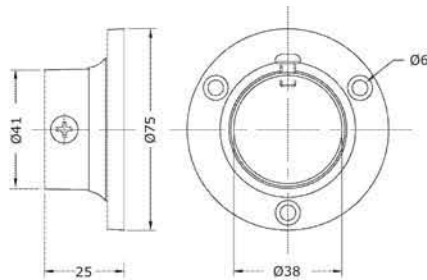

Finish: Chrome plated

| Item no. | Length mm | Dia mm | Material |
|----------|-----------|--------|----------|
| EAD25x15 | 3000 | 25 | Steel |
| EACT38 | 3000 | 38 | Steel |

Finish: Satin Stainless Steel

| Item no. | Length mm | Dia mm | Material |
|-------------|-----------|--------|----------|
| EAD25X15/SS | 3000 | 25 | SS304 |

Wardrobe rail support

For 25mm Dia

Finish: Nickle

| |
|----------|
| Item no. |
| EAE006 |

For 38mm Dia

Finish: Nickle

| |
|----------|
| Item no. |
| EAE007 |

For Screw fixing to side panel

Finish: Nickle Plated

| Item no. | Material |
|----------|----------|
| EABA2321 | Brass |