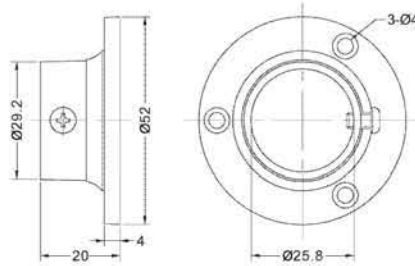

Finish: Chrome plated

| Item no. | Length mm | Dia mm | Material |
|----------|-----------|--------|----------|
| EAD25x15 | 3000 | 25 | Steel |
| EACT38 | 3000 | 38 | Steel |

Finish: Satin Stainless Steel

| Item no. | Length mm | Dia mm | Material |
|-------------|-----------|--------|----------|
| EAD25X15/SS | 3000 | 25 | SS304 |

Wardrobe rail support

For 25mm Dia

Finish: Nickle

| |
|----------|
| Item no. |
| EAE006 |

For 38mm Dia

Finish: Nickle

| |
|----------|
| Item no. |
| EAE007 |

For Screw fixing to side panel

Finish: Nickle Plated

| Item no. | Material |
|----------|----------|
| EABA2321 | Brass |