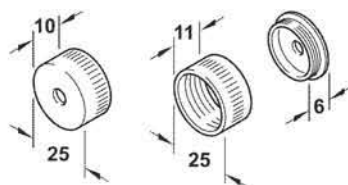

Finish: Chrome plated

| Item no. | Length mm | Dia mm | Material |
|----------|-----------|--------|----------|
| EAD25x15 | 3000 | 25 | Steel |
| EACT38 | 3000 | 38 | Steel |

Finish: Satin Stainless Steel

| Item no. | Length mm | Dia mm | Material |
|-------------|-----------|--------|----------|
| EAD25X15/SS | 3000 | 25 | SS304 |

Wardrobe rail support

For 25mm Dia

Finish: Nickle

| |
|----------|
| Item no. |
| EAE006 |

For 38mm Dia

Finish: Nickle

| |
|----------|
| Item no. |
| EAE007 |

For Screw fixing to side panel

Finish: Nickle Plated

| Item no. | Material |
|----------|----------|
| EABA2321 | Brass |