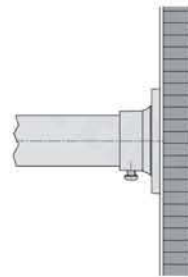

Finish: Chrome plated

| Item no. | Length mm | Dia mm | Material |
|----------|-----------|--------|----------|
| EAD25x15 | 3000 | 25 | Steel |
| EACT38 | 3000 | 38 | Steel |

Finish: Satin Stainless Steel

| Item no. | Length mm | Dia mm | Material |
|-------------|-----------|--------|----------|
| EAD25X15/SS | 3000 | 25 | SS304 |

Wardrobe rail support

For 25mm Dia

Finish: Nickle

| |
|----------|
| Item no. |
| EAE006 |

For 38mm Dia

Finish: Nickle

| |
|----------|
| Item no. |
| EAE007 |

For Screw fixing to side panel

Finish: Nickle Plated

| Item no. | Material |
|----------|----------|
| EABA2321 | Brass |