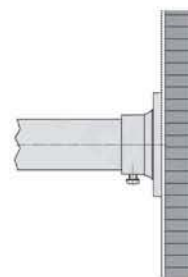

Finish: Chrome plated

| Item no. | Length mm | Dia mm | Material |
|----------|-----------|--------|----------|
| EAD25x15 | 3000 | 25 | Steel |
| EACT38 | 3000 | 38 | Steel |

Finish: Satin Stainless Steel

| Item no. | Length mm | Dia mm | Material |
|-------------|-----------|--------|----------|
| EAD25X15/SS | 3000 | 25 | SS304 |

Wardrobe rail support

For 25mm Dia

Finish: Nickle

| |
|----------|
| Item no. |
| EAE006 |

For 38mm Dia

Finish: Nickle

| |
|----------|
| Item no. |
| EAE007 |

For Screw fixing to side panel

Finish: Nickle Plated

| Item no. | Material |
|----------|----------|
| EABA2321 | Brass |