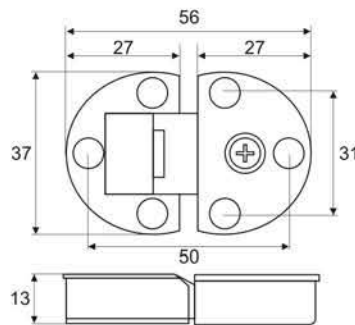

Round Flap Hinge

Features:

- Opening angle: 180°
- Material: Zamak

Item no.	Finish
EA01001	Chrome
EA01002	Brass

Flap Hinge

Features:

- Cup Diameter: 35mm
- Cup Depth: 13mm
- Material: Zamak

Item no.	Finish
EAR730	Nickle Plated Matt

Mini Latch Spring Catch

Material:

- Catch: Steel
- Counter piece: Plastic

Item no.	Finish
EAM701	Nickle Plated Matt