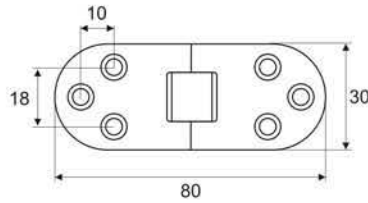

Round Flap Hinge

Features:

- Opening angle: 180°
- Material: Zamak

Item no.	Finish
EA01001	Chrome
EA01002	Brass

Flap Hinge

Features:

- Cup Diameter: 35mm
- Cup Depth: 13mm
- Material: Zamak

Item no.	Finish
EAR730	Nickle Plated Matt

Mini Latch Spring Catch

Material:

- Catch: Steel
- Counter piece: Plastic

Item no.	Finish
EAM701	Nickle Plated Matt