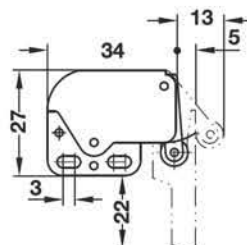

Round Flap Hinge

Features:

- Opening angle: 180°
- Material: Zamak

Item no.	Finish
EA01001	Chrome
EA01002	Brass

Flap Hinge

Features:

- Cup Diameter: 35mm
- Cup Depth: 13mm
- Material: Zamak

Item no.	Finish
EAR730	Nickle Plated Matt

Mini Latch Spring Catch

Material:

- Catch: Steel
- Counter piece: Plastic

Item no.	Finish
EAM701	Nickle Plated Matt