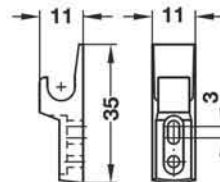

Round Flap Hinge

Features:

- Opening angle: 180°
- Material: Zamak

Item no.	Finish
EA01001	Chrome
EA01002	Brass

Flap Hinge

Features:

- Cup Diameter: 35mm
- Cup Depth: 13mm
- Material: Zamak

Item no.	Finish
EAR730	Nickle Plated Matt

Mini Latch Spring Catch

Material:

- Catch: Steel
- Counter piece: Plastic

Item no.	Finish
EAM701	Nickle Plated Matt