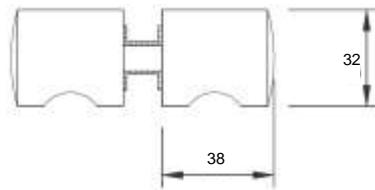

**SH74DK**

- Back to back shower door knob
- Material : Brass, Size: 30mm

Finish: SSS, PSS, MBL

**SH75DK**

- Back to back shower door knob
- Material : Brass, Size: 30mm

Finish: SSS, PSS, MBL

**SH78DK**

- Back to back shower door knob
- Material : Brass, Size: 20 x 20mm

Finish: SSS, PSS, MBL