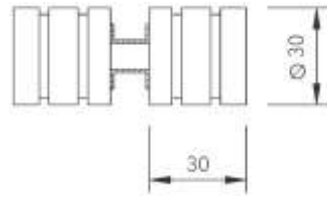

**SH74DK**

- Back to back shower door knob
- Material : Brass, Size: 30mm

Finish: SSS, PSS, MBL

**SH75DK**

- Back to back shower door knob
- Material : Brass, Size: 30mm

Finish: SSS, PSS, MBL

**SH78DK**

- Back to back shower door knob
- Material : Brass, Size: 20 x 20mm

Finish: SSS, PSS, MBL