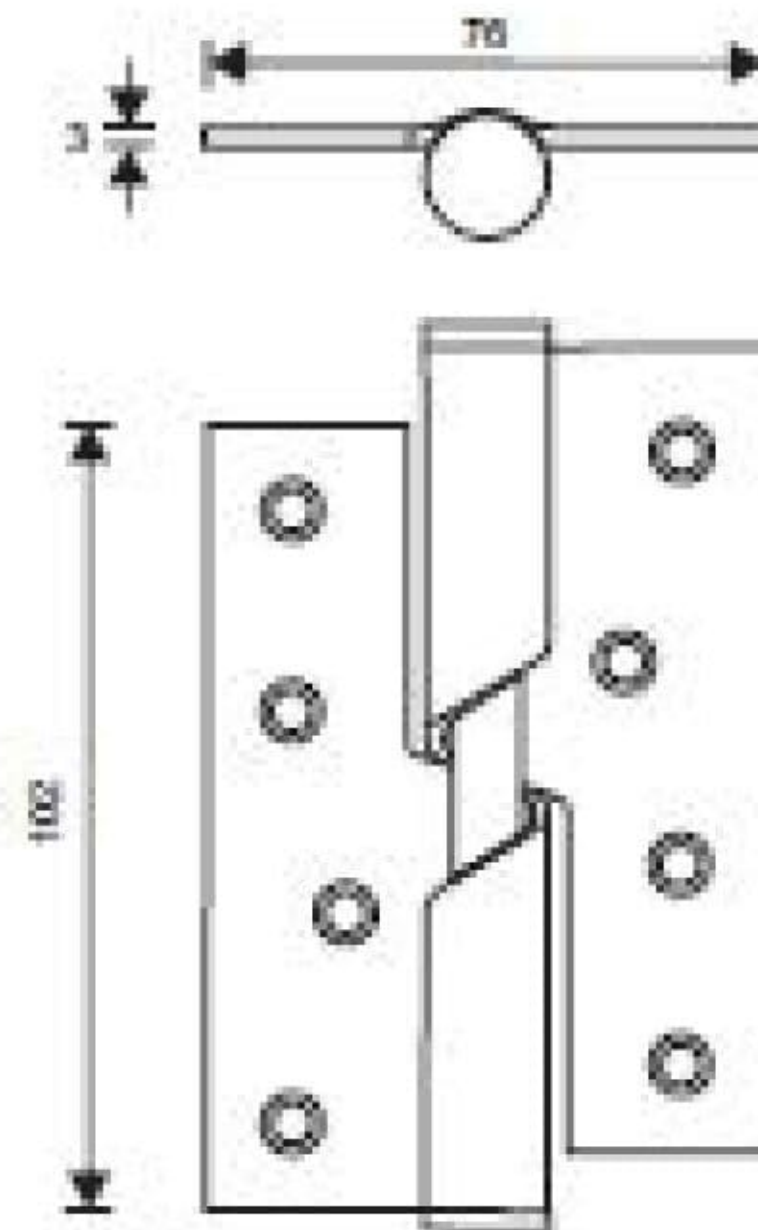

### Rising & Falling Hinge

Ref. No.	Size
● HINRR433	: 102 x 76 x 3mm - Right hand rising
● HINRL433	: 102 x 76 x 3mm - Left hand rising