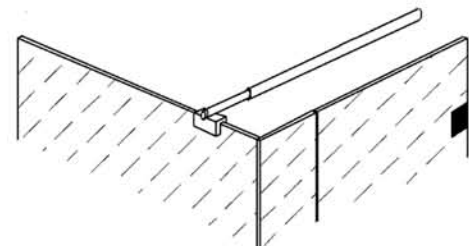

EB240S

- Reinforcement bar for fix glass
- Material : Stainless Steel

Finish: SSS, PSS

EB240S	L-400-600
--------	-----------

EB241M

- Telescopic extendable reinforcement bar for fix glass
- Material : Stainless Steel

Finish: SSS, PSS

EB241M	L-800-1000
--------	------------

EB242L

- Telescopic extendable reinforcement bar for fix glass
- Material : Stainless Steel

Finish: SSS, PSS

EB242L	L-800-1000
--------	------------