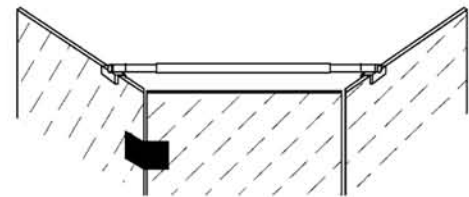

EB240S

- Reinforcement bar for fix glass
- Material : Stainless Steel

Finish: SSS, PSS

EB240S	L-400-600
--------	-----------

EB241M

- Telescopic extendable reinforcement bar for fix glass
- Material : Stainless Steel

Finish: SSS, PSS

EB241M	L-800-1000
--------	------------

EB242L

- Telescopic extendable reinforcement bar for fix glass
- Material : Stainless Steel

Finish: SSS, PSS

EB242L	L-800-1000
--------	------------