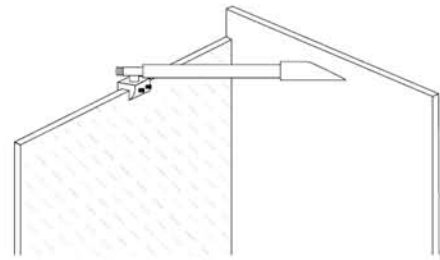

EB240S

- Reinforcement bar for fix glass
- Material : Stainless Steel

Finish: SSS, PSS

EB240S	L-400-600
--------	-----------

EB241M

- Telescopic extendable reinforcement bar for fix glass
- Material : Stainless Steel

Finish: SSS, PSS

EB241M	L-800-1000
--------	------------

EB242L

- Telescopic extendable reinforcement bar for fix glass
- Material : Stainless Steel

Finish: SSS, PSS

EB242L	L-800-1000
--------	------------