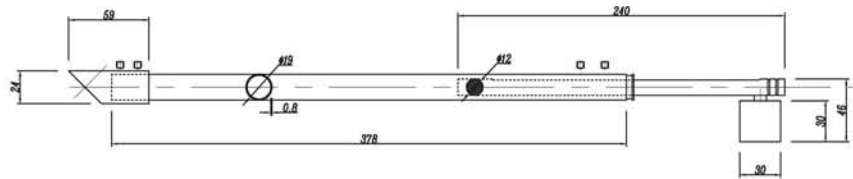

EB240S

- Reinforcement bar for fix glass
- Material : Stainless Steel

Finish: SSS, PSS

EB240S	L-400-600
--------	-----------

EB241M

- Telescopic extendable reinforcement bar for fix glass
- Material : Stainless Steel

Finish: SSS, PSS

EB241M	L-800-1000
--------	------------

EB242L

- Telescopic extendable reinforcement bar for fix glass
- Material : Stainless Steel

Finish: SSS, PSS

EB242L	L-800-1000
--------	------------