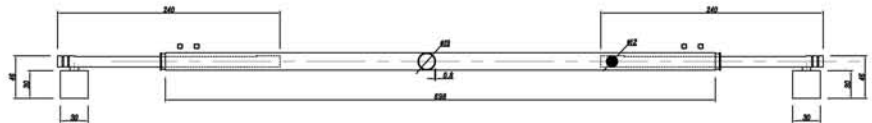

EB240S

- Reinforcement bar for fix glass
- Material : Stainless Steel

Finish: SSS, PSS

EB240S	L-400-600
--------	-----------

EB241M

- Telescopic extendable reinforcement bar for fix glass
- Material : Stainless Steel

Finish: SSS, PSS

EB241M	L-800-1000
--------	------------

EB242L

- Telescopic extendable reinforcement bar for fix glass
- Material : Stainless Steel

Finish: SSS, PSS

EB242L	L-800-1000
--------	------------