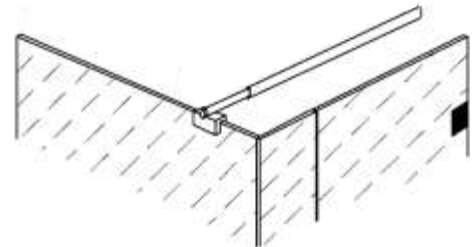

EB240S

- Reinforcement bar for fix glass
- Material : Stainless Steel

Finish: SSS, PSS

| | |
|--------|-----------|
| EB240S | L-400-600 |
|--------|-----------|

EB241M

- Telescopic extendable reinforcement bar for fix glass
- Material : Stainless Steel

Finish: SSS, PSS

| | |
|--------|------------|
| EB241M | L-800-1000 |
|--------|------------|

EB242L

- Telescopic extendable reinforcement bar for fix glass
- Material : Stainless Steel

Finish: SSS, PSS

| | |
|--------|------------|
| EB242L | L-800-1000 |
|--------|------------|