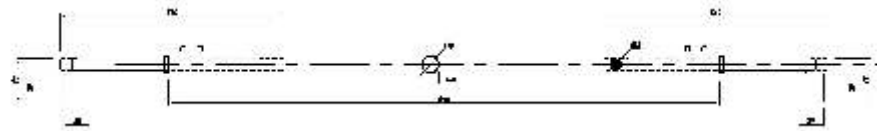

EB240S

- Reinforcement bar for fix glass
- Material : Stainless Steel

Finish: SSS, PSS

| | |
|--------|-----------|
| EB240S | L-400-600 |
|--------|-----------|

EB241M

- Telescopic extendable reinforcement bar for fix glass
- Material : Stainless Steel

Finish: SSS, PSS

| | |
|--------|------------|
| EB241M | L-800-1000 |
|--------|------------|

EB242L

- Telescopic extendable reinforcement bar for fix glass
- Material : Stainless Steel

Finish: SSS, PSS

| | |
|--------|------------|
| EB242L | L-800-1000 |
|--------|------------|