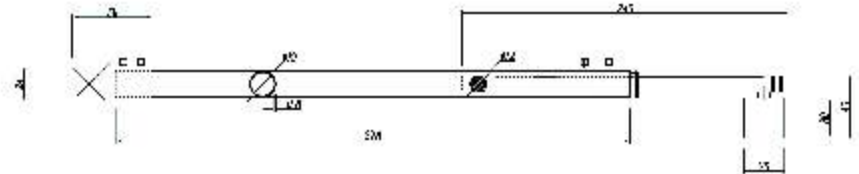

EB240S

- Reinforcement bar for fix glass
- Material : Stainless Steel

Finish: SSS, PSS

| | |
|--------|-----------|
| EB240S | L-400-600 |
|--------|-----------|

EB241M

- Telescopic extendable reinforcement bar for fix glass
- Material : Stainless Steel

Finish: SSS, PSS

| | |
|--------|------------|
| EB241M | L-800-1000 |
|--------|------------|

EB242L

- Telescopic extendable reinforcement bar for fix glass
- Material : Stainless Steel

Finish: SSS, PSS

| | |
|--------|------------|
| EB242L | L-800-1000 |
|--------|------------|