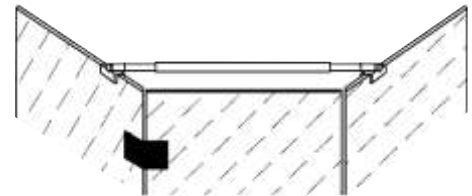

EB240S

- Reinforcement bar for fix glass
- Material : Stainless Steel

Finish: SSS, PSS

| | |
|--------|-----------|
| EB240S | L-400-600 |
|--------|-----------|

EB241M

- Telescopic extendable reinforcement bar for fix glass
- Material : Stainless Steel

Finish: SSS, PSS

| | |
|--------|------------|
| EB241M | L-800-1000 |
|--------|------------|

EB242L

- Telescopic extendable reinforcement bar for fix glass
- Material : Stainless Steel

Finish: SSS, PSS

| | |
|--------|------------|
| EB242L | L-800-1000 |
|--------|------------|