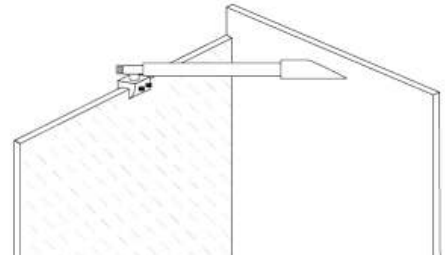

EB240S

- Reinforcement bar for fix glass
- Material : Stainless Steel

Finish: SSS, PSS

| | |
|--------|-----------|
| EB240S | L-400-600 |
|--------|-----------|

EB241M

- Telescopic extendable reinforcement bar for fix glass
- Material : Stainless Steel

Finish: SSS, PSS

| | |
|--------|------------|
| EB241M | L-800-1000 |
|--------|------------|

EB242L

- Telescopic extendable reinforcement bar for fix glass
- Material : Stainless Steel

Finish: SSS, PSS

| | |
|--------|------------|
| EB242L | L-800-1000 |
|--------|------------|