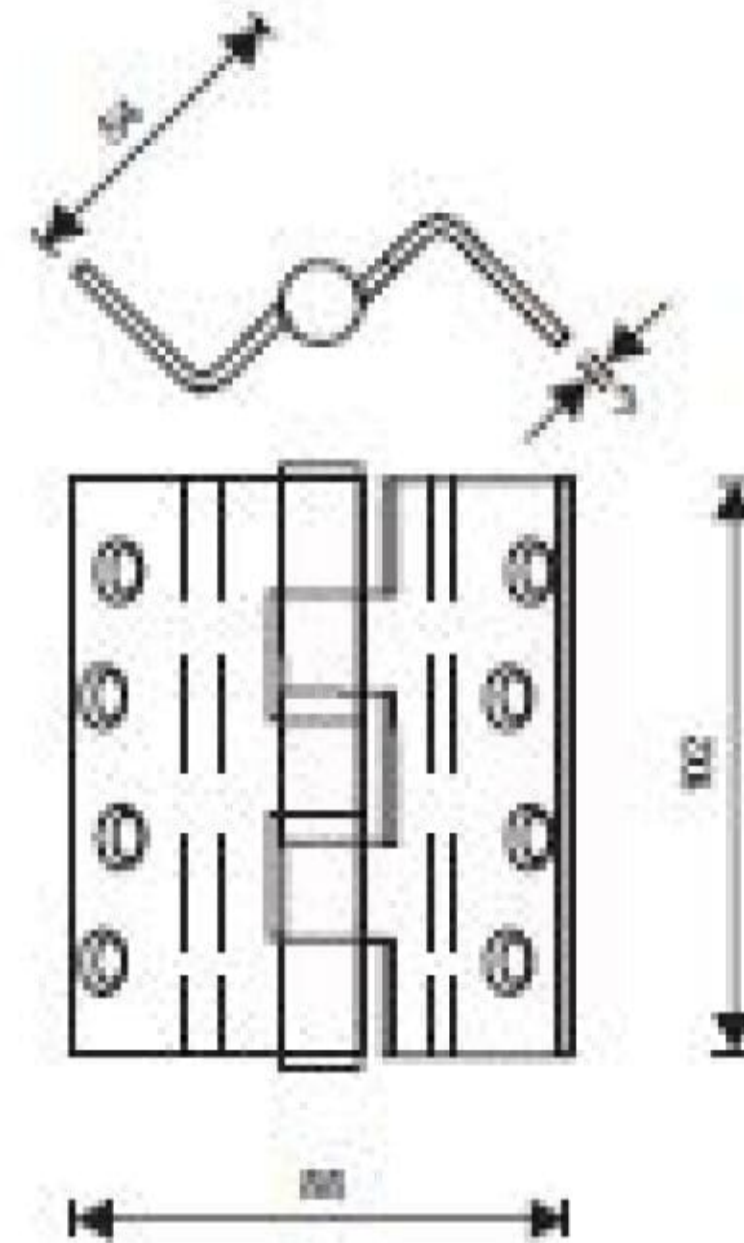

Rebated Door Hinge

Ref. No.	Size
----------	------

- HINRBB4883 : 102 x 88 x 3mm

Finishes: SSS, PSS, PB/PVD, BL/PVD, SB/PVD, MAB