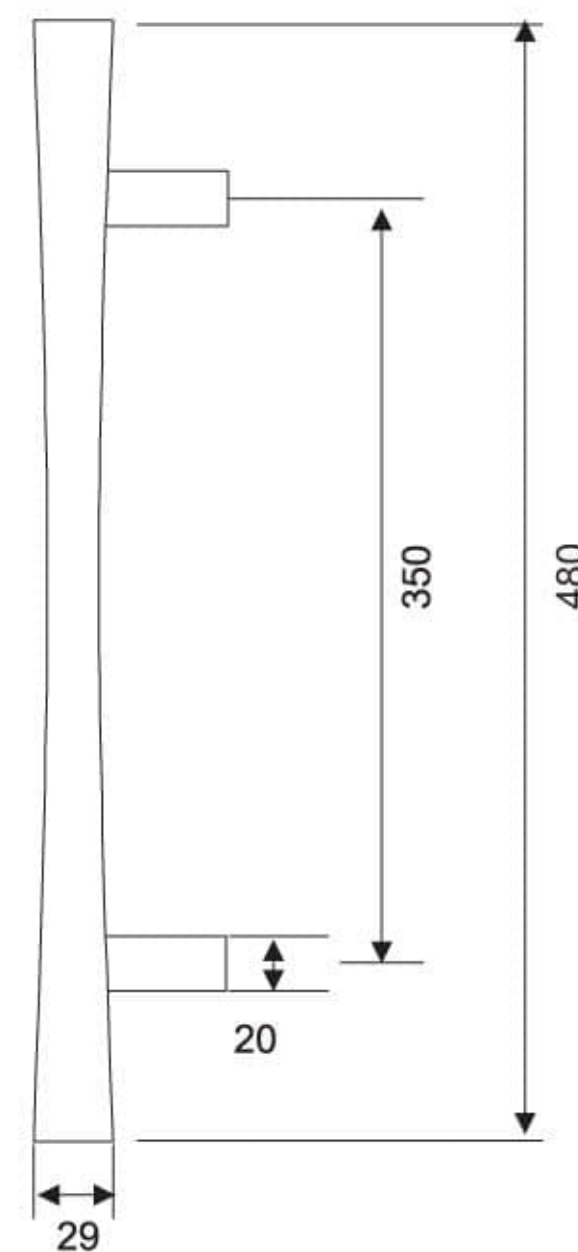

Prive Pull Handle

Ref. No.	Size
----------	------

- PHS2002 : 29 x 350 x 480mm