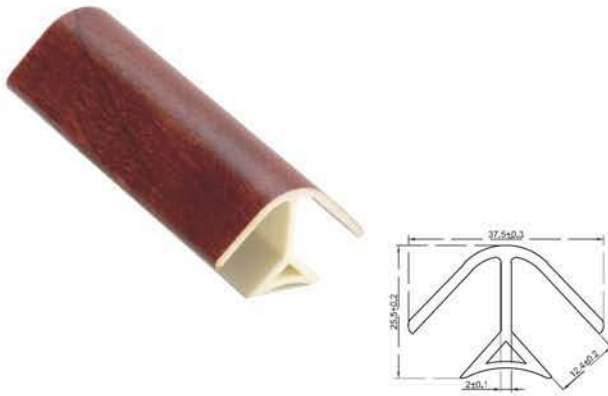

90° Wood Grain Pvc Corner

Finish: Wood Grain, Customized

Item No.	Height(mm)
EAEG80	80
EAEG100	100
EAEG120	120
EAEG150	150

90° White Foil Pvc Corner

Finish: Wood Grain, Customized

Item No.	Height(mm)
EAEW80	80
EAEW100	100
EAEW120	120
EAEW150	150

Wood Grain Pvc Skirting

Item No.	Height(mm)
EASKG80	80
EASKG100	100
EASKG120	120
EASKG150	150

Matt White Pvc Skirting

Item No.	Height(mm)
EASKW80	80
EASKW100	100
EASKW120	120
EASKW150	150

Plinth

EAFE9001

Finish: Black

Item No.	Height(mm)
EAL601-100	100
EAL601-120	120
EAL601-140	140