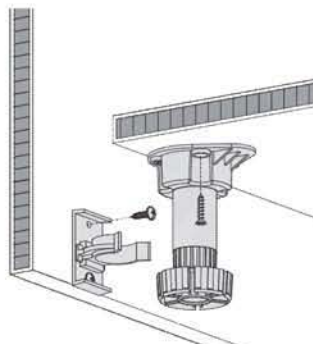

90° Wood Grain Pvc Corner

Finish: Wood Grain, Customized

Item No.	Height(mm)
EAEG80	80
EAEG100	100
EAEG120	120
EAEG150	150

90° White Foil Pvc Corner

Finish: Wood Grain, Customized

Item No.	Height(mm)
EAEW80	80
EAEW100	100
EAEW120	120
EAEW150	150

Wood Grain Pvc Skirting

Item No.	Height(mm)
EASKG80	80
EASKG100	100
EASKG120	120
EASKG150	150

Matt White Pvc Skirting

Item No.	Height(mm)
EASKW80	80
EASKW100	100
EASKW120	120
EASKW150	150

Plinth

EAFE9001

Finish: Black

Item No.	Height(mm)
EAL601-100	100
EAL601-120	120
EAL601-140	140