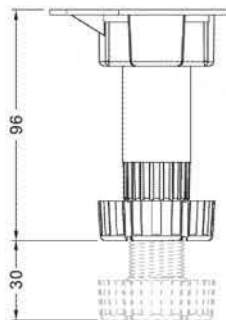

90° Wood Grain Pvc Corner

Finish: Wood Grain, Customized

Item No.	Height(mm)
EAEG80	80
EAEG100	100
EAEG120	120
EAEG150	150

90° White Foil Pvc Corner

Finish: Wood Grain, Customized

Item No.	Height(mm)
EAEW80	80
EAEW100	100
EAEW120	120
EAEW150	150

Wood Grain Pvc Skirting

Item No.	Height(mm)
EASKG80	80
EASKG100	100
EASKG120	120
EASKG150	150

Matt White Pvc Skirting

Item No.	Height(mm)
EASKW80	80
EASKW100	100
EASKW120	120
EASKW150	150

Plinth

EAFE9001

Finish: Black

Item No.	Height(mm)
EAL601-100	100
EAL601-120	120
EAL601-140	140