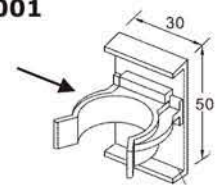

90° Wood Grain Pvc Corner

Finish: Wood Grain, Customized

Item No.	Height(mm)
EAEG80	80
EAEG100	100
EAEG120	120
EAEG150	150

90° White Foil Pvc Corner

Finish: Wood Grain, Customized

Item No.	Height(mm)
EAEW80	80
EAEW100	100
EAEW120	120
EAEW150	150

Wood Grain Pvc Skirting

Item No.	Height(mm)
EASKG80	80
EASKG100	100
EASKG120	120
EASKG150	150

Matt White Pvc Skirting

Item No.	Height(mm)
EASKW80	80
EASKW100	100
EASKW120	120
EASKW150	150

Plinth

EAFE9001

Finish: Black

Item No.	Height(mm)
EAL601-100	100
EAL601-120	120
EAL601-140	140