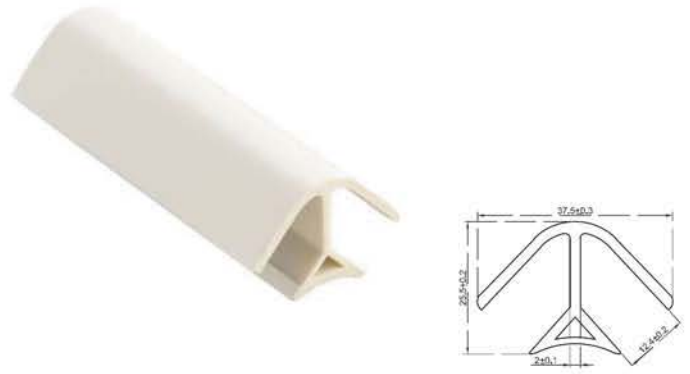

90° Wood Grain Pvc Corner

Finish: Wood Grain, Customized

Item No.	Height(mm)
EAEG80	80
EAEG100	100
EAEG120	120
EAEG150	150

90° White Foil Pvc Corner

Finish: Wood Grain, Customized

Item No.	Height(mm)
EAEW80	80
EAEW100	100
EAEW120	120
EAEW150	150

Wood Grain Pvc Skirting

Item No.	Height(mm)
EASKG80	80
EASKG100	100
EASKG120	120
EASKG150	150

Matt White Pvc Skirting

Item No.	Height(mm)
EASKW80	80
EASKW100	100
EASKW120	120
EASKW150	150

Plinth

EAFE9001

Finish: Black

Item No.	Height(mm)
EAL601-100	100
EAL601-120	120
EAL601-140	140