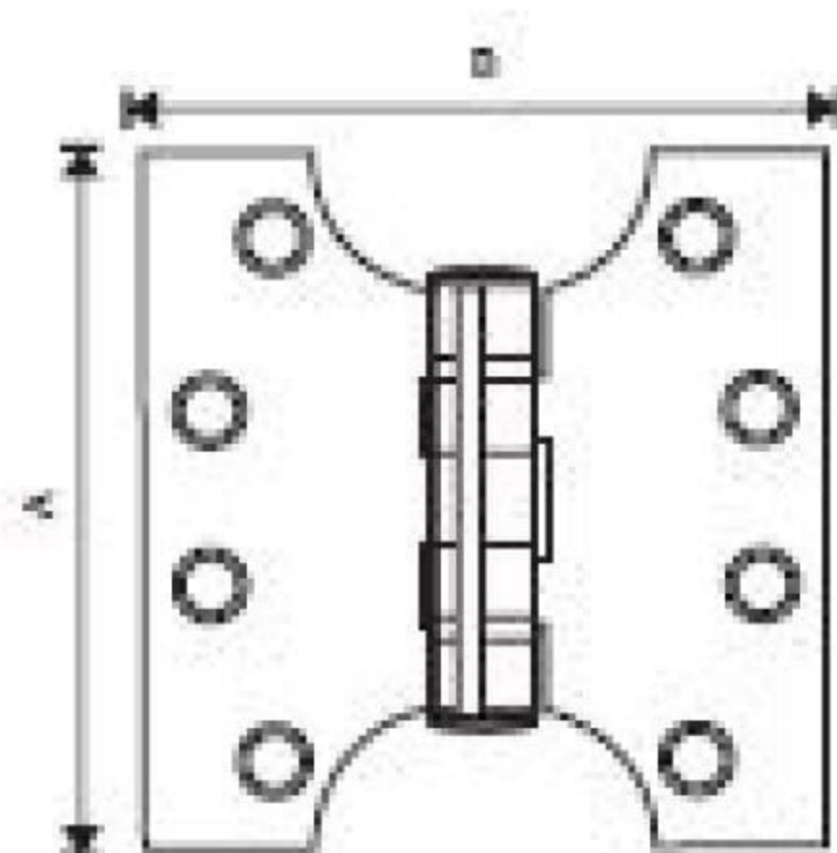

### Parliament Hinge

Ref. No.	Size(A x B x C)
● HINPA44	: 100 x 100 x 3.5mm
● HINPA45	: 125 x 100 x 3.5mm
● HINPA46	: 150 x 100 x 3.5mm