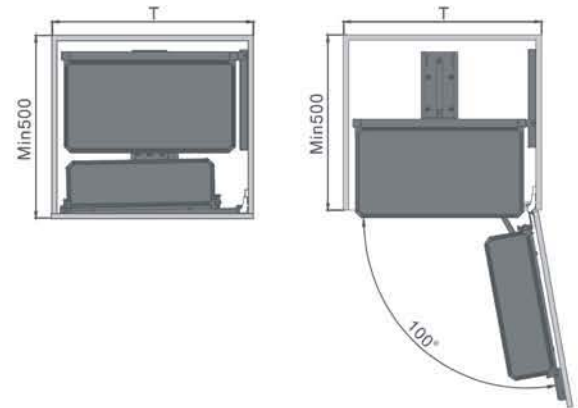

## Soft Closing Swivel Pull Out Basket

### Features

- Perfect connection between basket & door
- Clear classification, more storage space, convenient and smooth operation
- Flat steel basket and heavy duty slide
- Total Loading capacity: 70kg
- Loading capacity per layer: 10kg
- Cabinet width: 450 & 600mm
- Finish: Chrome

Item Code	Layers	Cabinet Width (mm)	WxDxH (mm)
KW1208S.6-45/CP	6	450	410x500x1690
KW1208S.6-60/CP	6	600	560x500x1690