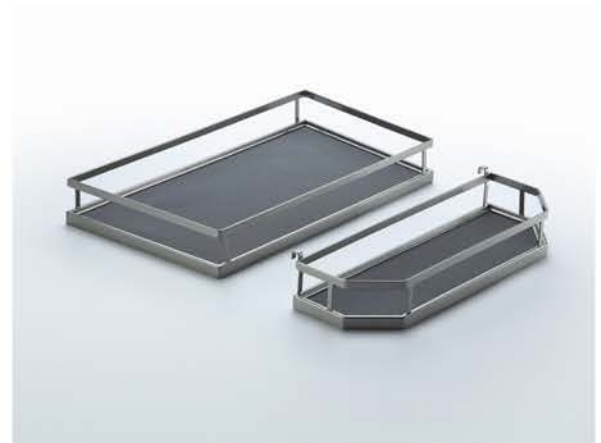

## Soft Closing Swivel Pull Out Basket

### Features

- Perfect connection between basket & door
- Clear classification, more storage space, convenient and smooth operation
- Flat steel basket and heavy duty slide
- Total Loading capacity: 70kg
- Loading capacity per layer: 10kg
- Cabinet width: 450 & 600mm
- Finish: Chrome