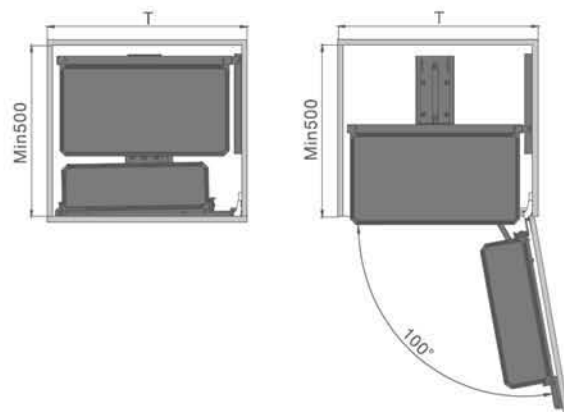

Glass Swivel Pull Out Basket

Features

- Perfect connection between basket & door
- Clear classification, more storage space, convenient and smooth operation
- Flat glass basket and heavy duty slide
- Total loading capacity: 70kg
- Loading capacity per layer: 11.5Kg
- Cabinet width: 450 & 600mm
- Finish: Dark grey

Item Code	Layers	Cabinet Width (mm)	WxDxH (mm)
KG1208S.2-45/DG	2	450	410x500x585
KG1208S.2-60/DG	2	600	560x500x585
KG1208S.4-45/DG	4	450	410x500x1090
KG1208S.4-60/DG	4	600	560x500x1090
KG1208S.6-45/DG	6	450	410x500x1690
KG1208S.6-60/DG	6	600	560x500x1690