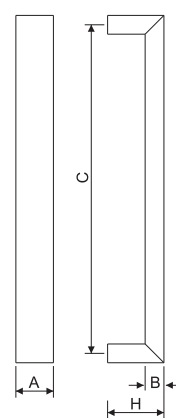

Oval 'T' Pull Handle

Ref. No.	Size(A x B x C)
● PHS1211	20 x 300 x 400mm
● PHS1212	20 x 400 x 500mm
● PHS1213	20 x 500 x 600mm
● PHS1214	20 x 700 x 800mm
● PHS1215	20x 900x 1000mm
● PHS1216	20x1100x1200mm
● PHS1217	20x1300x1400mm

Allure Pull Handle

SSS

Ref. No.	Size(A x B x C x H)
● PHS1321	25 x 13 x 300 x 50mm
● PHS1322	25 x 13 x 450 x 50mm
● PHS1323	25 x 13 x 600 x 50mm
● PHS1330	30 x 15 x 450 x 60mm
● PHS1331	30 x 15 x 600 x 60mm
● PHS1332	30 x 15 x 800 x 60mm
● PHS1341	40 x 20 x 600 x 70mm
● PHS1342	40 x 20 x 800 x 70mm
● PHS1351	40 x 30 x 600 x 80mm
● PHS1352	40 x 30 x 800 x 80mm