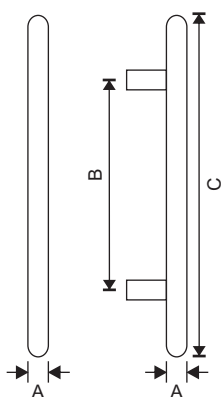

Oval 'T' Pull Handle

Ref. No.	Size(A x B x C)
● PHS1211	20 x 300 x 400mm
● PHS1212	20 x 400 x 500mm
● PHS1213	20 x 500 x 600mm
● PHS1214	20 x 700 x 800mm
● PHS1215	20x 900x 1000mm
● PHS1216	20x1100x1200mm
● PHS1217	20x1300x1400mm

Allure Pull Handle

SSS

Ref. No.	Size(A x B x C x H)
● PHS1321	25 x 13 x 300 x 50mm
● PHS1322	25 x 13 x 450 x 50mm
● PHS1323	25 x 13 x 600 x 50mm
● PHS1330	30 x 15 x 450 x 60mm
● PHS1331	30 x 15 x 600 x 60mm
● PHS1332	30 x 15 x 800 x 60mm
● PHS1341	40 x 20 x 600 x 70mm
● PHS1342	40 x 20 x 800 x 70mm
● PHS1351	40 x 30 x 600 x 80mm
● PHS1352	40 x 30 x 800 x 80mm

Finish: SSS, PSS, BL/PVD, SB/PVD