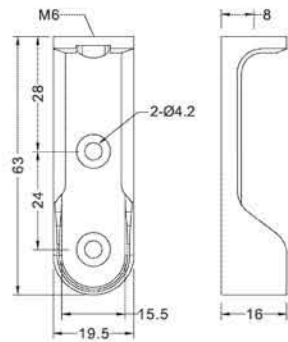

Finish: Chrome plated

Item no.	Length mm	Material
EACT15x30	3000	Steel

Finish: Satin Stainless Steel

Item no.	Length mm	Material
EACT15x30/SS	3000	SS304

Wardrobe rail support

Finish: Nickle

Item no.
EAE004

Finish: Nickle

Item no.
EAE005

For Screw fixing beneath shelves, height adjustable (85-105mm)

Finish: Chrome plated

Item no.	Material
EABA2320	Zinc Alloy