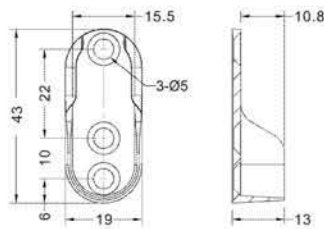

Finish: Chrome plated

Item no.	Length mm	Material
EACT15x30	3000	Steel

Finish: Satin Stainless Steel

Item no.	Length mm	Material
EACT15x30/SS	3000	SS304

Wardrobe rail support

Finish: Nickle

Item no.
EAE004

Finish: Nickle

Item no.
EAE005

For Screw fixing beneath shelves, height adjustable (85-105mm)

Finish: Chrome plated

Item no.	Material
EABA2320	Zinc Alloy