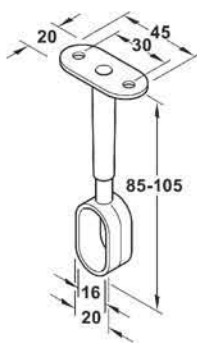

Finish: Chrome plated

Item no.	Length mm	Material
EACT15x30	3000	Steel

Finish: Satin Stainless Steel

Item no.	Length mm	Material
EACT15x30/SS	3000	SS304

Wardrobe rail support

Finish: Nickle

Item no.
EAE004

Finish: Nickle

Item no.
EAE005

For Screw fixing beneath shelves, height adjustable (85-105mm)

Finish: Chrome plated

Item no.	Material
EABA2320	Zinc Alloy