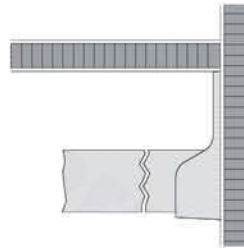

Finish: Chrome plated

Item no.	Length mm	Material
EACT15x30	3000	Steel

Finish: Satin Stainless Steel

Item no.	Length mm	Material
EACT15x30/SS	3000	SS304

Wardrobe rail support

Finish: Nickle

Item no.
EAE004

Finish: Nickle

Item no.
EAE005

For Screw fixing beneath shelves, height adjustable (85-105mm)

Finish: Chrome plated

Item no.	Material
EABA2320	Zinc Alloy