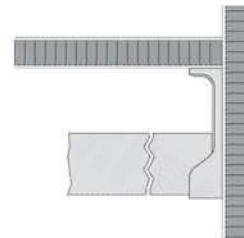

Finish: Chrome plated

Item no.	Length mm	Material
EACT15x30	3000	Steel

Finish: Satin Stainless Steel

Item no.	Length mm	Material
EACT15x30/SS	3000	SS304

Wardrobe rail support

Finish: Nickle

Item no.
EAE004

Finish: Nickle

Item no.
EAE005

For Screw fixing beneath shelves, height adjustable (85-105mm)

Finish: Chrome plated

Item no.	Material
EABA2320	Zinc Alloy