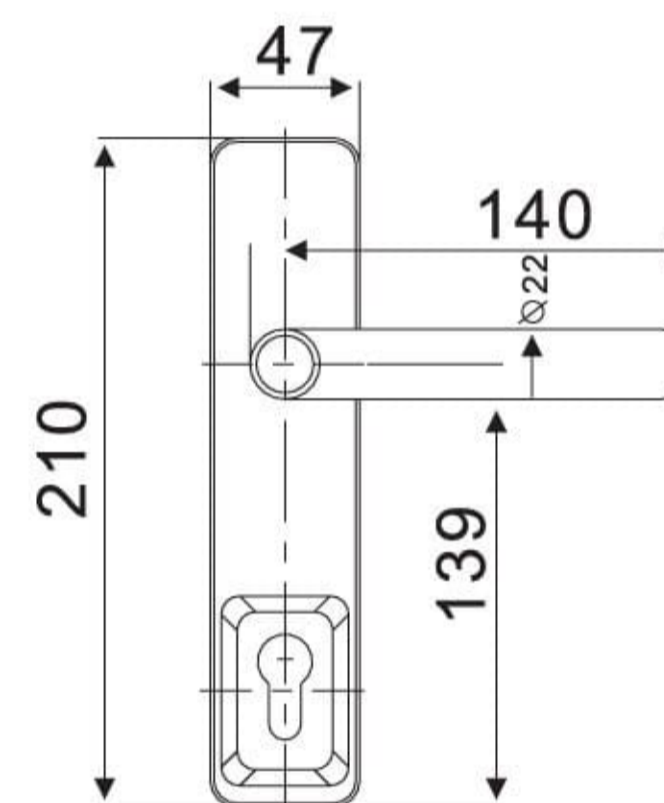

EAD230

EAD231

- Available in SS grade304
- Suitable for 45mm single cylinder, that can be keyed alike or master keyed
- Fire rated for use on timber and steel doors
- Supplied with spindle for doors between 40 & 65mm wide