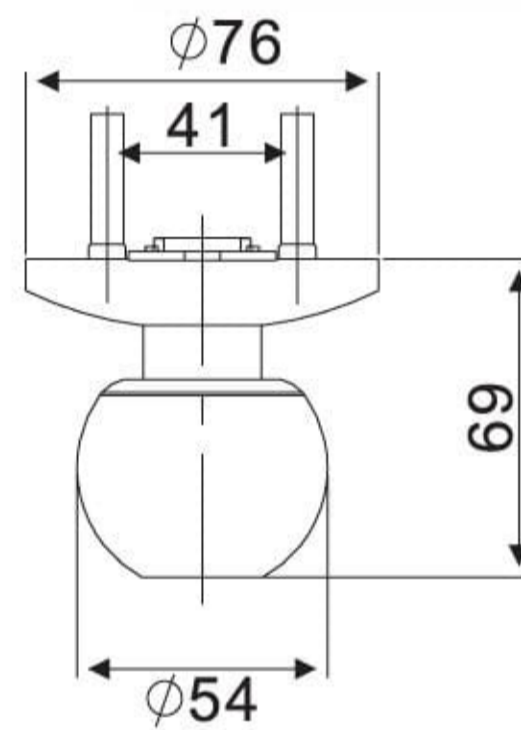

EAD220

- Available in SS grade304
- Storeroom, passage, dummy function available
- Fire rated for use on timber and steel doors

DOUBLE DOOR STRIKE

DDS222

DDS223

SINGLE DOOR STRIKE

SDS222

- To be used on rebated double doors and single leaf doors flushed with frame

Finish: SSS