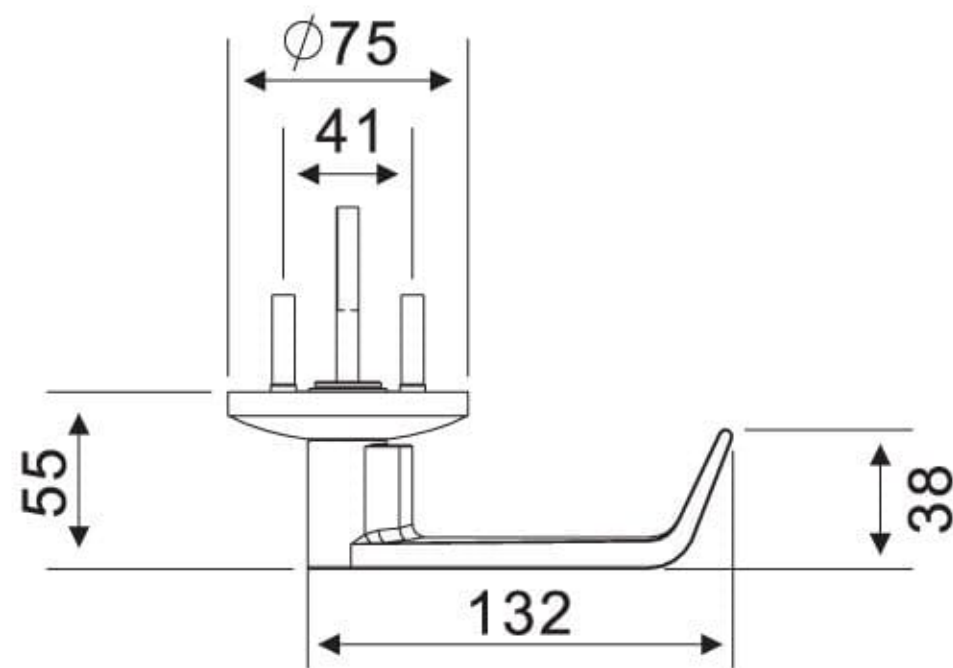

EAD210

- Available in SS grade304
- Storeroom, passage, dummy function available
- Fire rated for use on timber and steel doors

Finish: SSS
DOUBLE DOOR STRIKE

DDS222

DDS223

SINGLE DOOR STRIKE

SDS222

- To be used on rebated double doors and single leaf doors flushed with frame