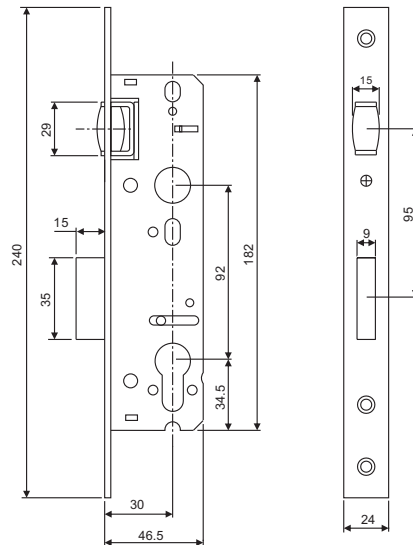

**NSL9230EP : 30mm backset**
**Features**

- 30mm backset
- Stainless steel forend and strike plate
- SS 304 latch bolt
- BS EN12209 performance tested

**Features**

- 30mm backset
- Stainless steel forend and strike plate
- SS 304 roller bolt
- BS EN12209 performance tested

**NRL9230EP : 30mm backset**
**Finish: SSS, PSS, PB/PVD, MAB**
