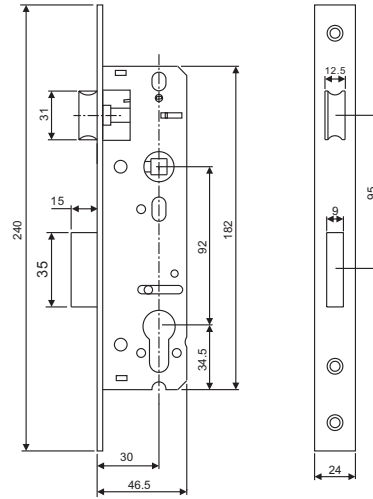

**NSL9230EP : 30mm backset**
**Features**

- 30mm backset
- Stainless steel forend and strike plate
- SS 304 latch bolt
- BS EN12209 performance tested

**Features**

- 30mm backset
- Stainless steel forend and strike plate
- SS 304 roller bolt
- BS EN12209 performance tested

**NRL9230EP : 30mm backset**
**Finish: SSS, PSS, PB/PVD, MAB**
