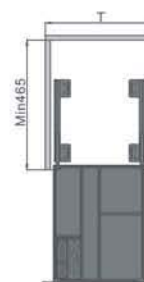

Glass Multi Basket

Features

- Clip-on two way slow motion slides with glass multi-basket
- Soft closing distance: 53mm
- For pots, big plates and plastic holders etc
- Loading capacity: 35kg
- Finish: Dark grey

Item Code	Cabinet Width (mm)	WxDxH (mm)
KG2428S-30/DG	300	250x460x523
KG2428S-35/DG	350	300x460x523
KG2428S-40/DG	400	350x460x523
KG2428S-45/DG	450	400x460x523

Side Mounted Basket

Features

- Clip-on two way slow motion slides with glass multi-basket
- Soft closing distance: 53mm
- Basket freely combination, left and right installation for choice
- For all kinds of spice bottles
- Loading capacity: 15kg
- Finish: Dark grey

Item Code	Cabinet Width (mm)	WxDxH (mm)
KG2358SR-20/DG	200	152x490x585
KG2358SL-20/DG	200	152x490x585