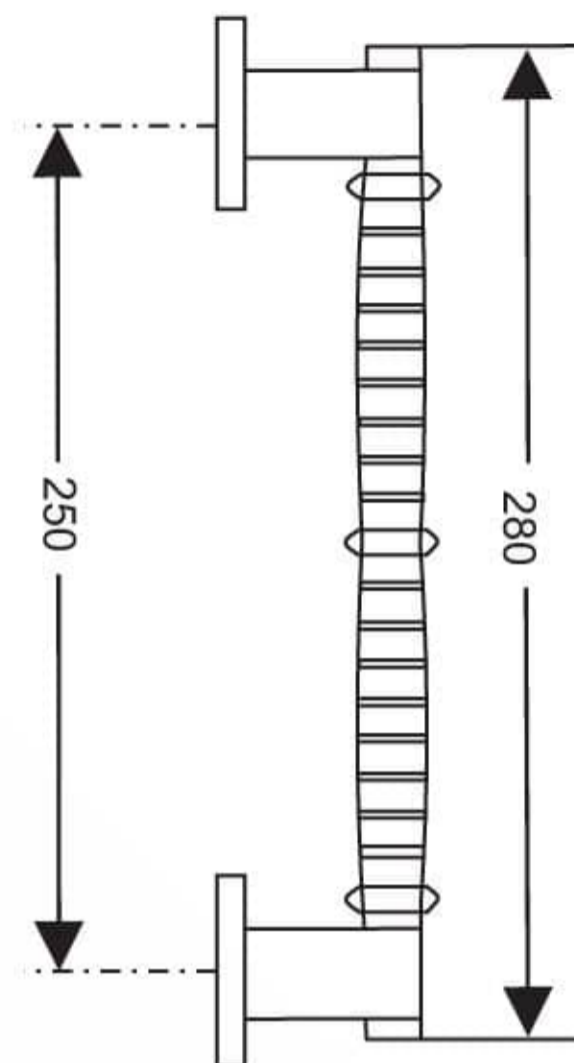

EBAR1022

BS EN 1906

10 10 YEARS
MECHANICAL
GUARANTEE