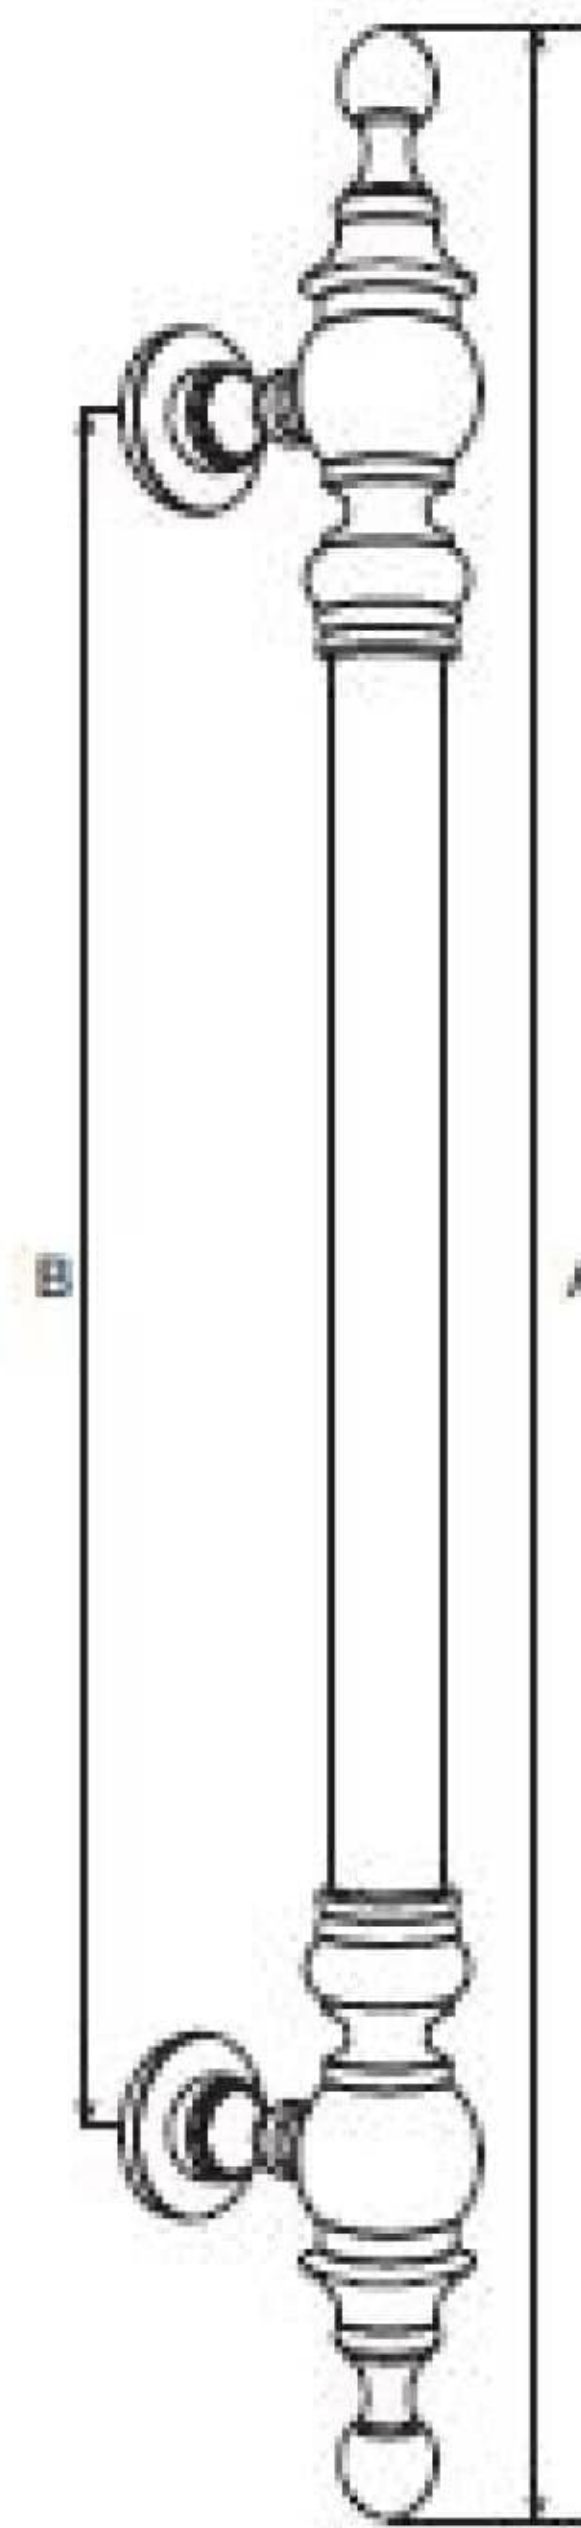

Mestre Pull Handle

Ref. No.	Size (AxB)
● BPH871	: 775x550

Finish: PB, MAB, SB