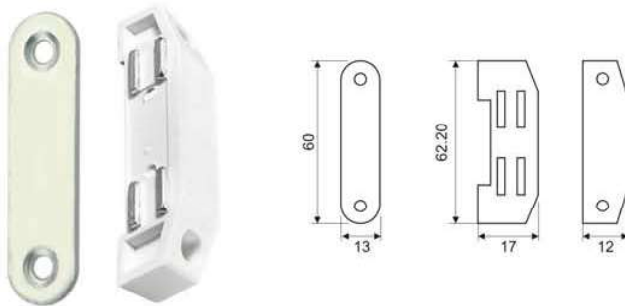

EACL3110

- Material Housing and counterpiece: Plastic
- Version: Movable housing and counterpiece
- Adjustment facility: With slots in housing and counterpiece
- Installation: Housing and counterpiece for screw fixing

Finish: Brown

Item no.	Pull kg
● EACL3110	5

EACL3081

Finish: White

Item no.	Pull kg
● EACL3081	10

Spring Catch EAK0106

Specification:

- Material: Polyamide
- Color: White
- Functionality: Push to door release Tip-on opening

EAK0309

Magnetic Pressure Catch for Double Glass door pull 2.5kg

EAK0311

Magnetic Pressure Catch for Single Glass door pull 2.5kg

- Material: Plastic
- Color: Black
- Installation: Screw fixing