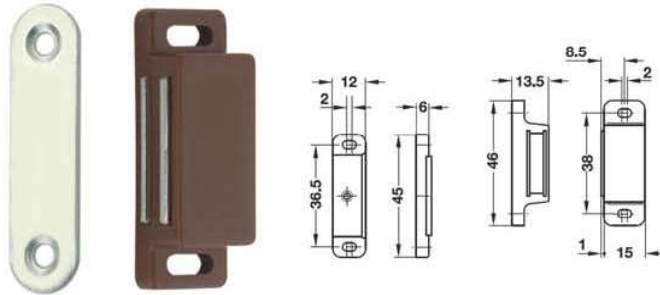

EACL3110

- Material Housing and counterpiece: Plastic
- Version: Movable housing and counterpiece
- Adjustment facility: With slots in housing and counterpiece
- Installation: Housing and counterpiece for screw fixing

Finish: Brown

Item no.	Pull kg
● EACL3110	5

EACL3081

Finish: White

Item no.	Pull kg
● EACL3081	10

Spring Catch EAK0106

Specification:

- Material: Polyamide
- Color: White
- Functionality: Push to door release Tip-on opening

EAK0309

Magnetic Pressure Catch for Double Glass door pull 2.5kg

EAK0311

Magnetic Pressure Catch for Single Glass door pull 2.5kg

- Material: Plastic
- Color: Black
- Installation: Screw fixing