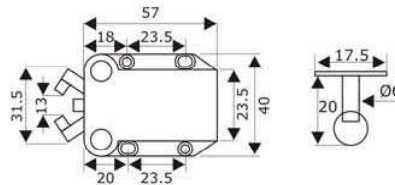

Finish: Brown

Item no.	Pull kg
● EACL3110	5

EACL3081

Finish: White

Item no.	Pull kg
● EACL3081	10

Spring Catch EAK0106

Specification:

- Material: Polyamide
- Color: White
- Functionality: Push to door release Tip-on opening

EAK0309

Magnetic Pressure Catch for Double Glass door pull 2.5kg

EAK0311

Magnetic Pressure Catch for Single Glass door pull 2.5kg

- Material: Plastic
- Color: Black
- Installation: Screw fixing