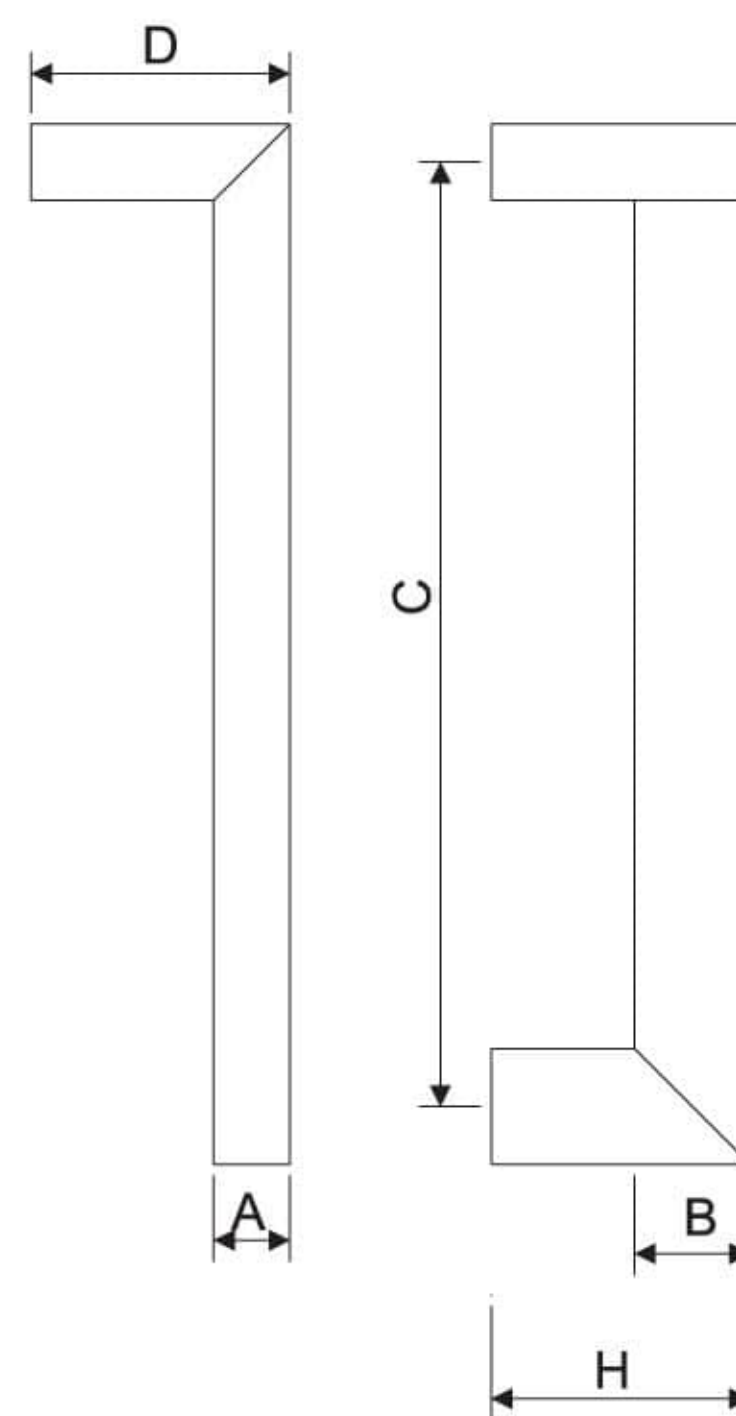

Marvel Pull Handle

BL/PVD

Ref. No.	Size(A x B x C x D x H)
----------	-------------------------

- PHS1421 : 25 x 38 x 1000 x 85 x 85mm