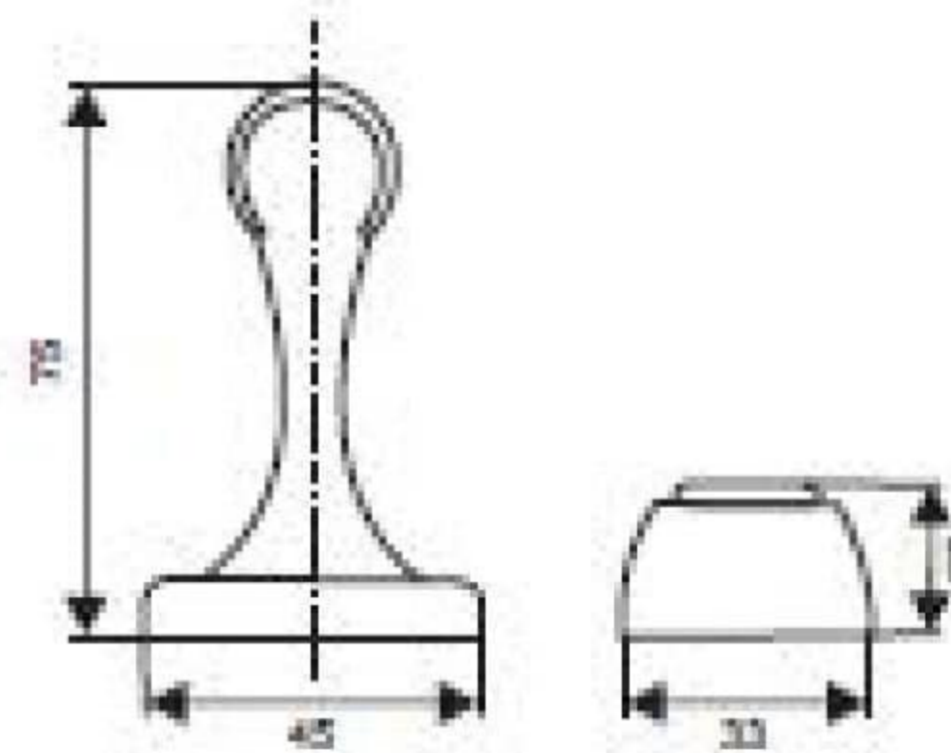

DSZ219 - Zinc Alloy

Finish: SN, PB, MAB