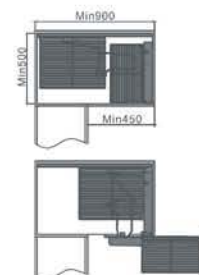

Item Code	Cabinet Width (mm)	WxDxH (mm)
KW2106SR-90S/CP	Min 900	860x498x516
KW2106SL-90S/CP	Min 900	860x498x516