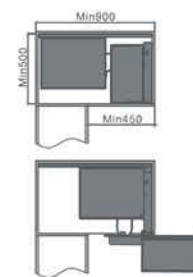

### Features

- Soft closing, basket freely combination for corner space, left and right installation for option
- For pots, big plates etc
- High strength steel frame, movable wood panel basket
- Loading capacity: 27kg
- Finish: Chrome

Item Code	Cabinet Width (mm)	WxDxH (mm)
KW2106SR-90/CP	Min 900	860x498x516
KW2106SL-90/CP	Min 900	860x498x516

### Features

- Soft closing, basket freely combination for corner space, left and right installation for option
- For pots, big plates etc
- High strength steel frame, movable wire type basket
- Loading capacity: 27kg
- Finish: Chrome

Item Code	Cabinet Width (mm)	WxDxH (mm)
KW2106SR-90S/CP	Min 900	860x498x516
KW2106SL-90S/CP	Min 900	860x498x516