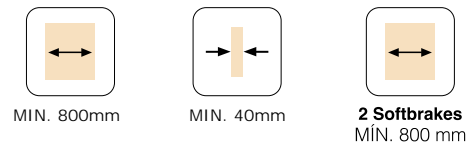

Specification: