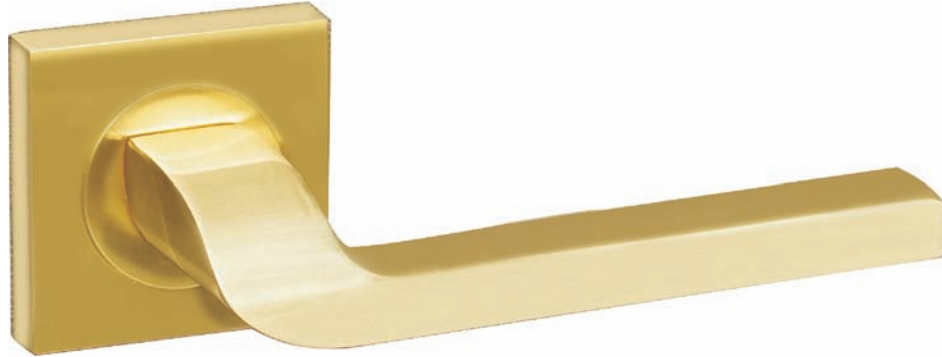

LRZ8051

Finish:

Matt Antique Brass

Matt Satin Nickel

Satin Brass