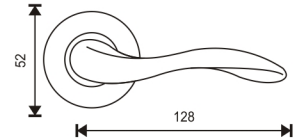

LRZ8021

Finish:

Matt Antique Brass

Satin Nickel

Polished Brass

LRZ8020

Matt Antique Brass

Satin Nickel