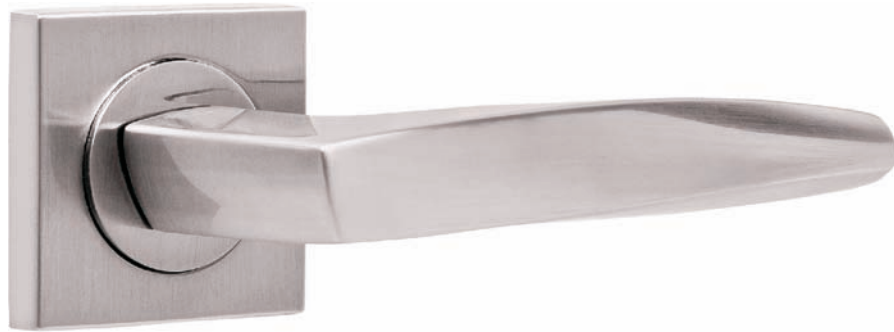

LRZ8001

Finish:

Matt Antique Brass

Satin Nickel

Polished Brass

LRZ8000

Matt Antique brass

Satin Nickel

Polished Brass