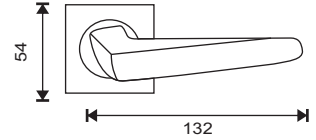

LRZ8001

Finish:

Matt Antique Brass

Satin Nickel

Polished Brass

LRZ8000

Matt Antique brass

Satin Nickel