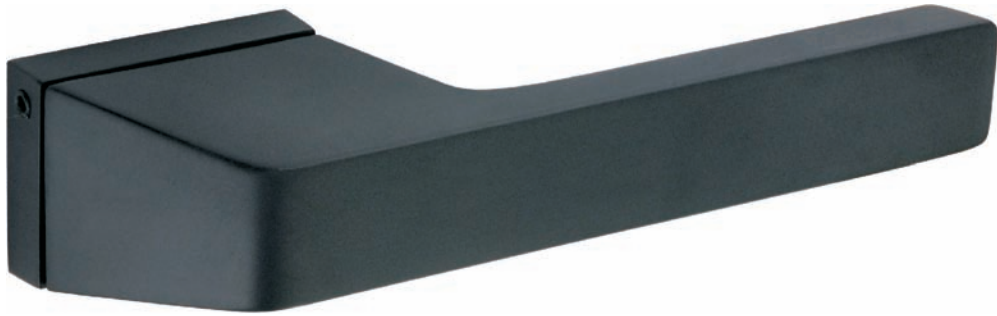

LRZ7025

Finish:

Matt Satin Nickel

Matt Antique Brass

Satin Brass

Matt Black