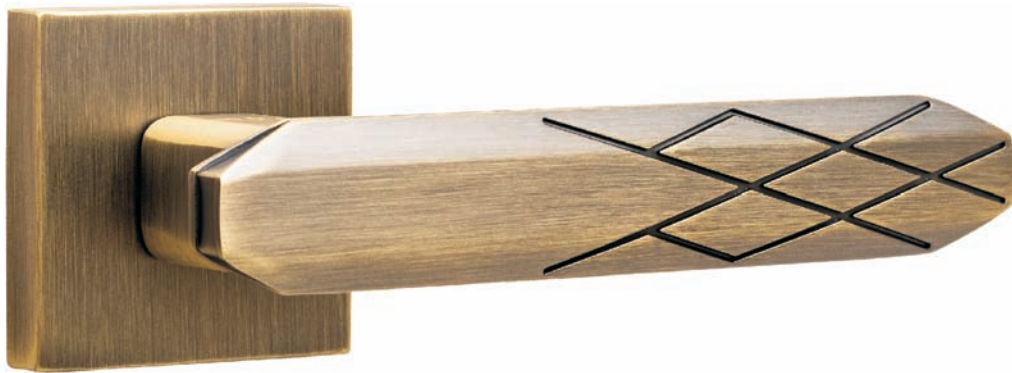

LRZ5035

Finish:

Satin Brass

Matt Satin Nickel

Matt Antique Brass