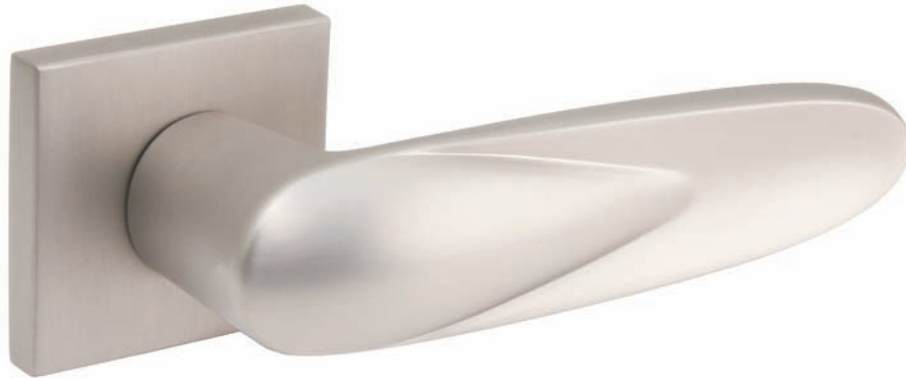

LRZ5015

Finish:

Matt Satin Nickel

Satin Brass

Matt Antique Brass