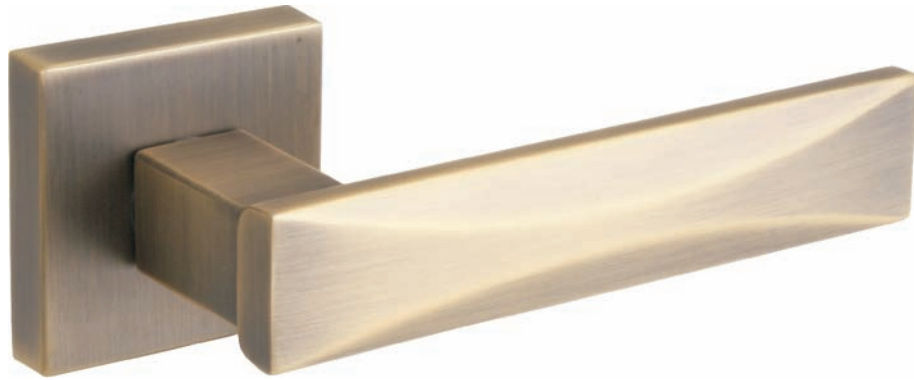

LRZ5010

Finish:

Matt Satin Nickel

Satin Brass

Matt Antique Brass