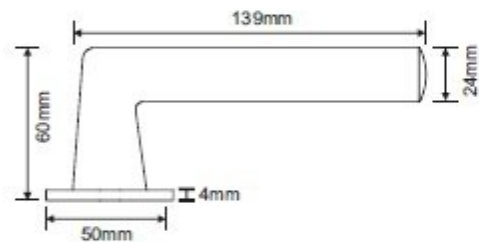

LRS954

SSS

BL/PVD

BS EN 1906

**10** YEARS
MECHANICAL
GUARANTEE