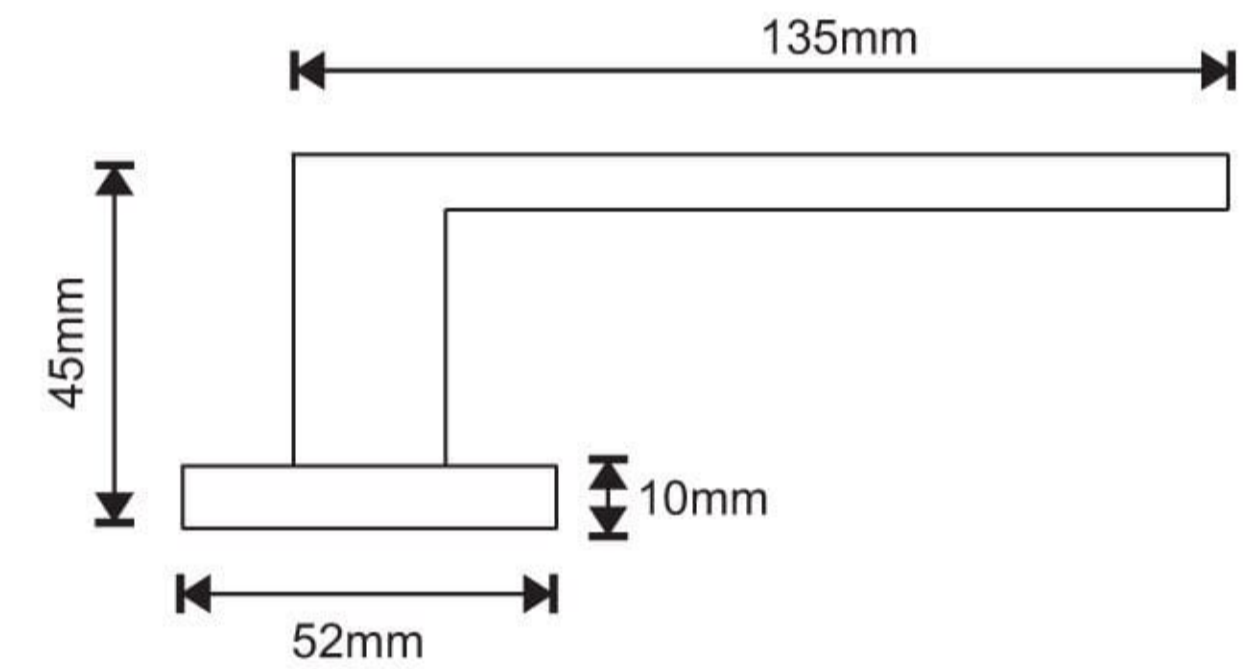

EUROART

Designer Stainless Steel Lever on Square Rose

LRS801

BL/PVD

Finish: SSS, BL/PVD