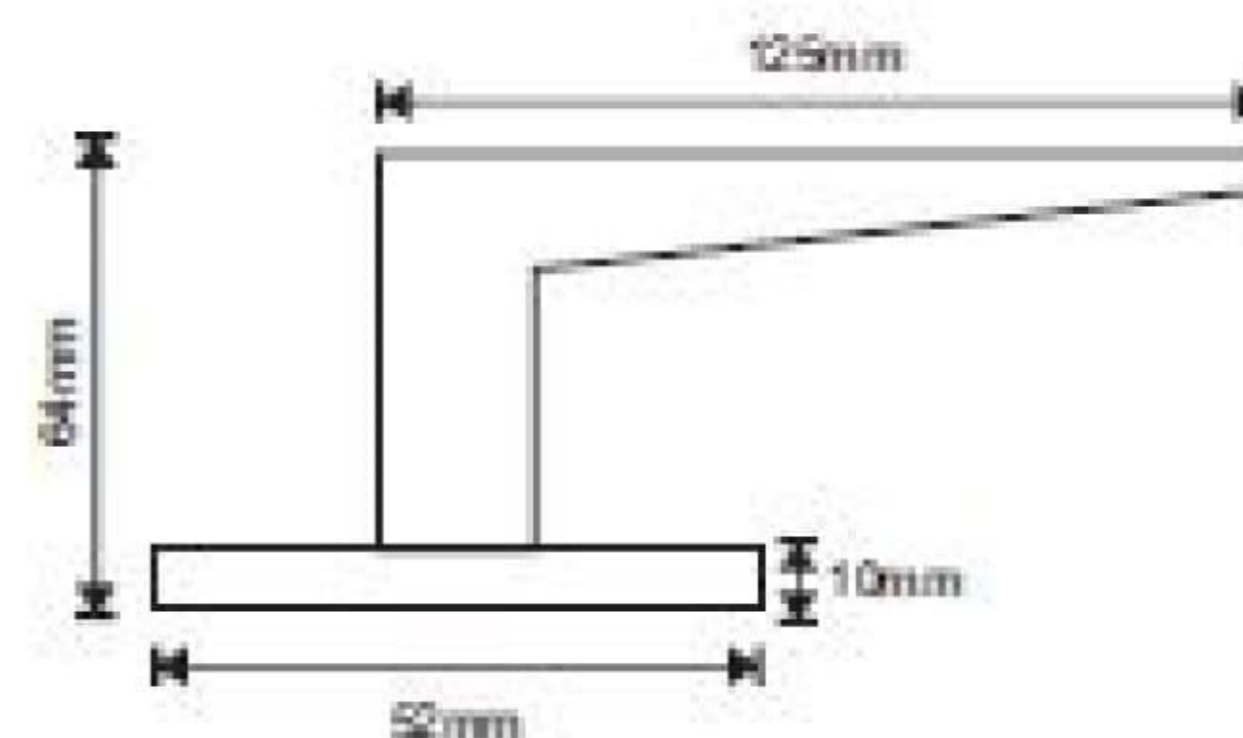

LRS608

Finish: SSS

**Escutcheon & Thumbturn - 600 & 800 series**

Finish: SSS, PSS, SB/PVD, BL/PVD