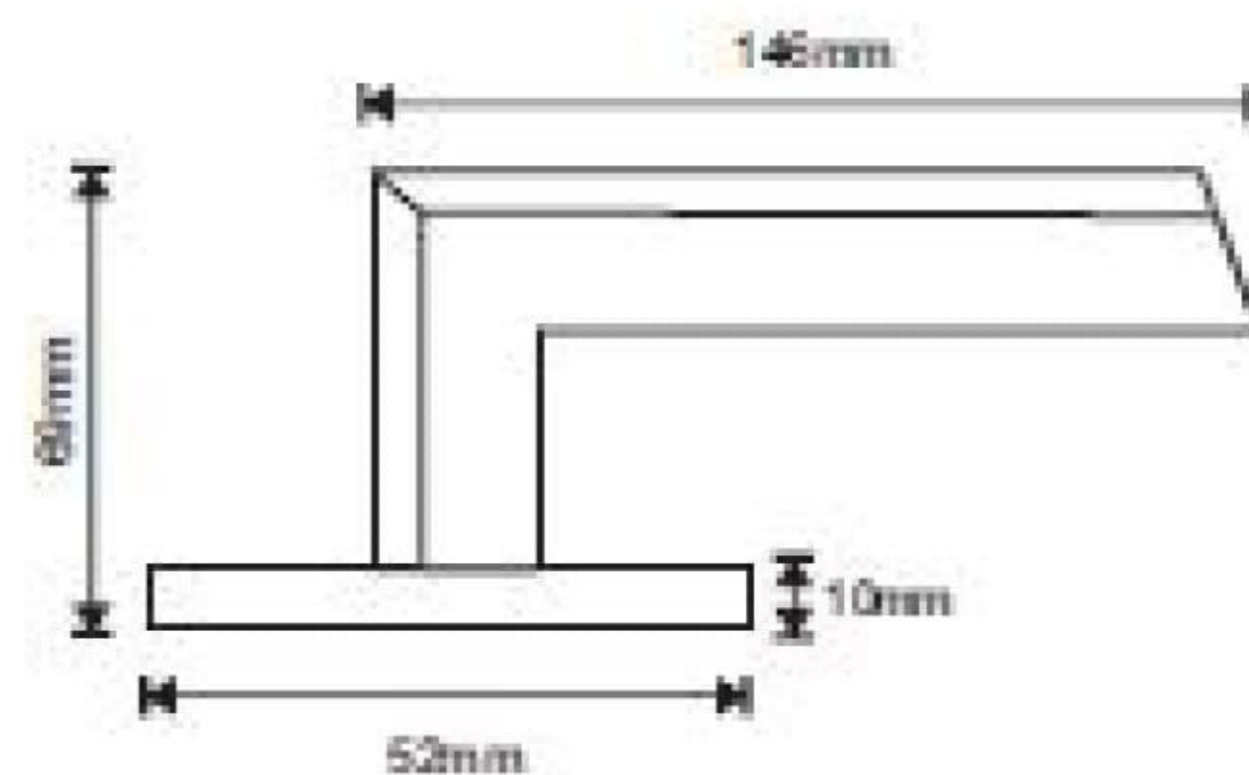

EUROART

Designer Stainless Steel Lever on Square Rose

LRS607

SB/PVD

Finish: SSS, SB/PVD

BS EN 1906

10

10 YEARS
MECHANICAL
GUARANTEE