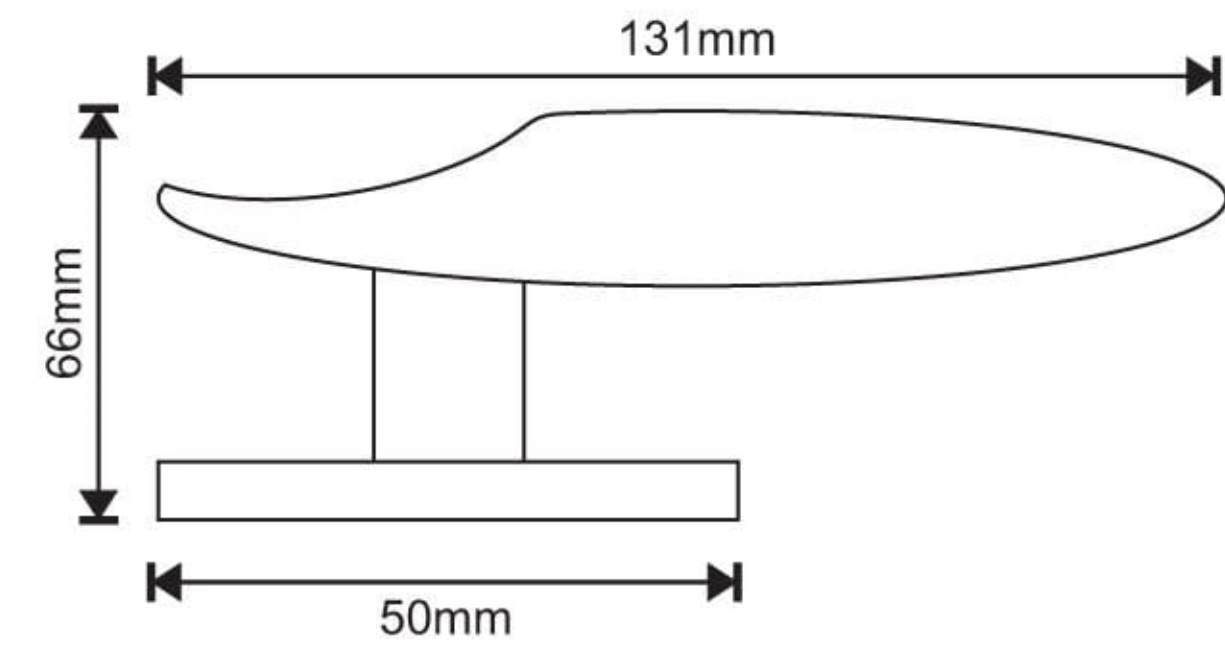

EUROART

Designer SS Lever on 6mm Threaded Sprung Rose

LRS503

Finish: SSS