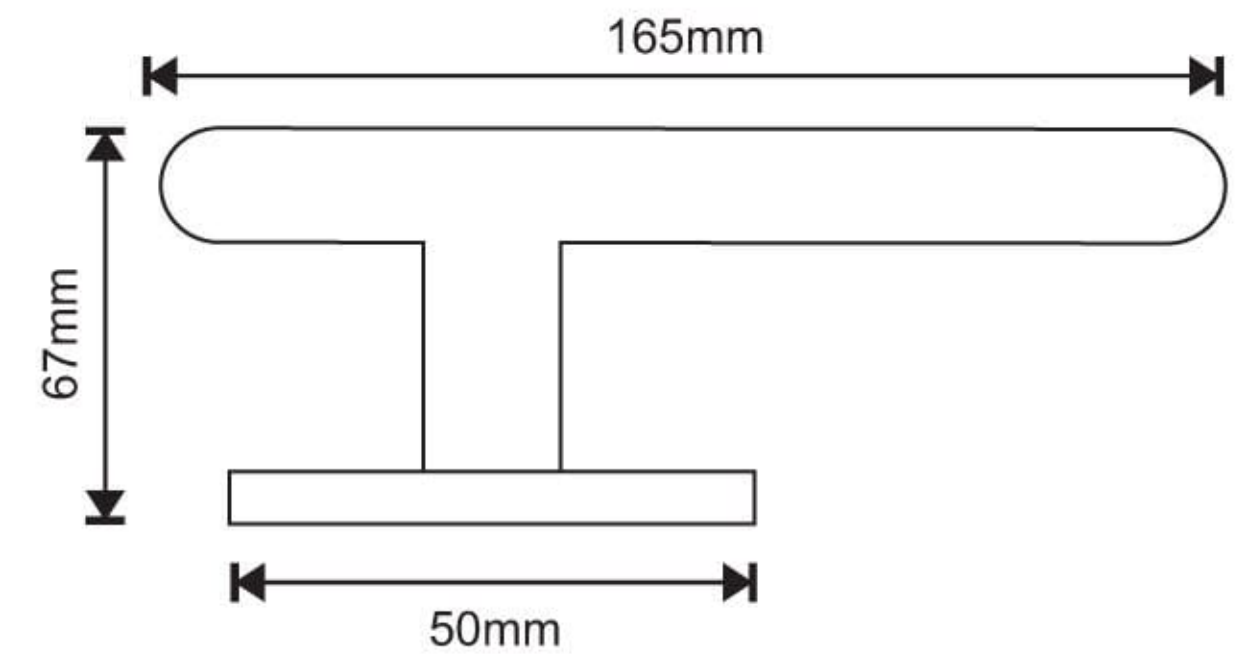

## Designer SS Lever on 6mm Threaded Sprung Rose

**LRS501**

SB/PVD

**Finish: SSS, SB/PVD**