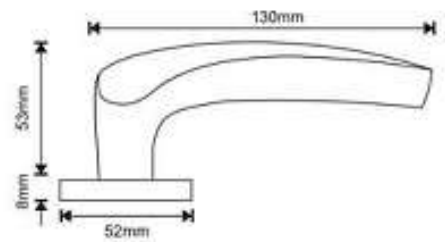

Investment Cast Solid Stainless Steel Lever

LRS238

Finish: SSS, SB/PVD