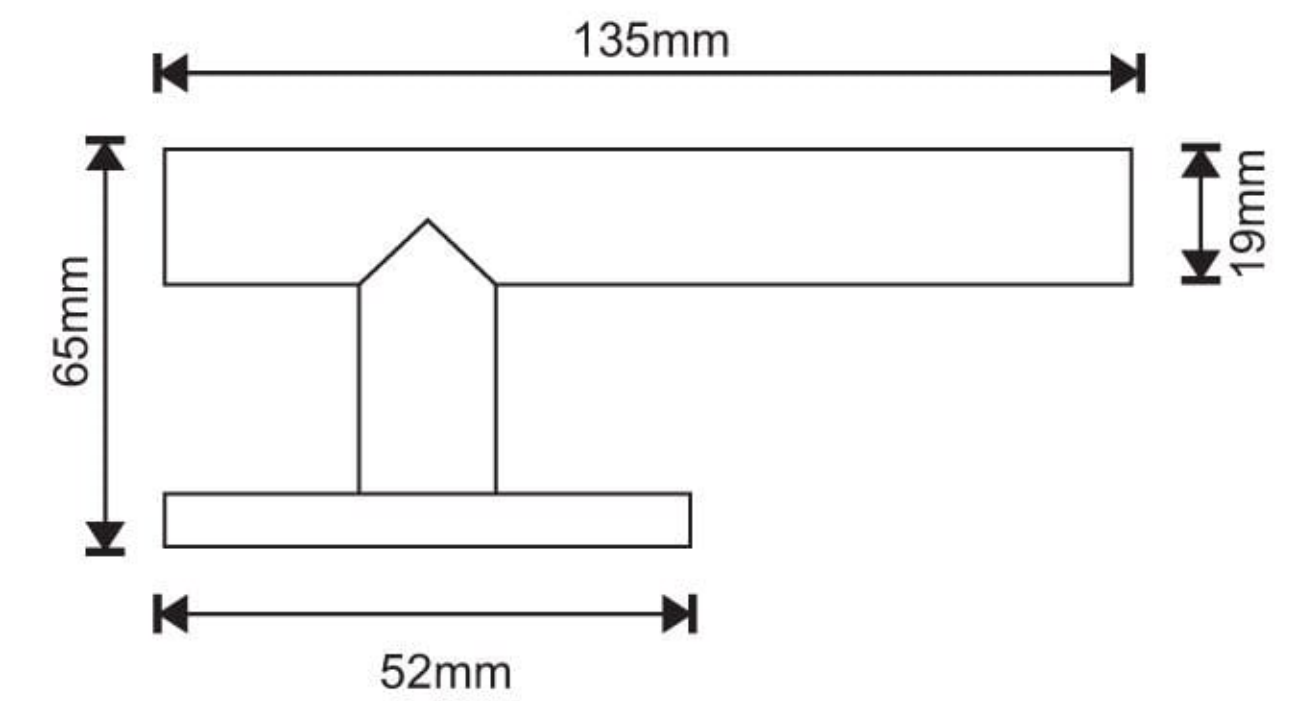

**EUROART**

**Tubular Lever on Rose**

**LRS104**

BL/PVD

**Finish: SSS, BL/PVD**