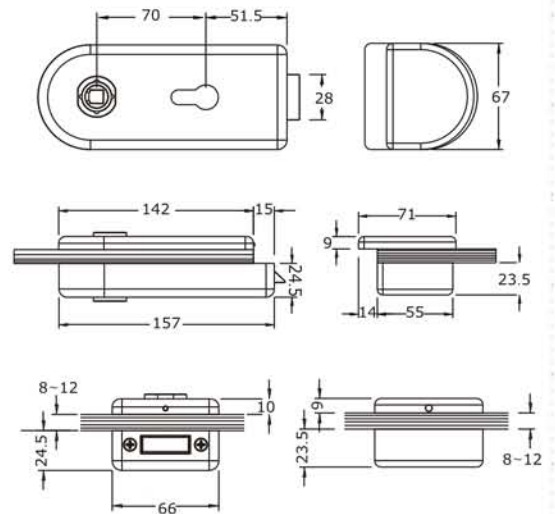

PL01

Glass cut

Finish: SSS, PSS

PL02

Glass cut

Finish: SSS, PSS
