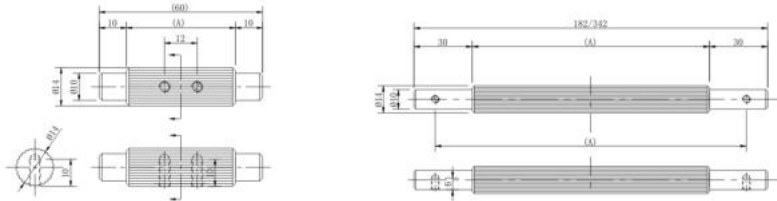

## 31 LINEA 2

**Material:**

Solid Aluminium

**Projection:**

35mm

**Dia:**

10mm

**Available Sizes (MM)**

**Size :** 60 | 182 | 342

**CC :** | 160 | 320

**Available Finishes:**

**Bsg** | Brush Sherry Gold

**Mbl** | Matt Black

**Ssl** | Stainless Steel Look

**Sbs** | Brushed Satin Brass

## 31 LINEA 2

**Material:** Solid Aluminium

Finish	Brush Sherry Gold	Matt Black	Stainless Steel Look	Brushed Satin Brass
Size in mm (A)	Item Code			
60	3160BSG	3160MBL	3160SSL	3160SBS
160	31182BSG	31182MBL	31182SSL	31182SBS
320	31342BSG	31342MBL	31342SSL	31342SBS

## PLT31 LINEA 2 ON PLATE

**Material:** Solid Aluminium

Finish	Brush Sherry Gold	Matt Black	Stainless Steel Look
Size in mm (A)	Item Code		
60	PLT3160BSG	PLT3160MBL	PLT3160SSL
160	PLT31198BSG	PLT31198MBL	PLT31198SSL
320	PLT31358BSG	PLT31358MBL	PLT31358SSL