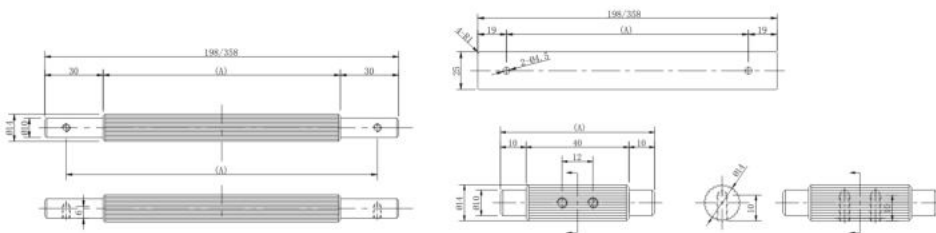

**Size :** 60 | 182 | 342

**CC :** | 160 | 320

**Available Finishes:**

**Bsg** | Brush Sherry Gold

**Mbl** | Matt Black

**Ssl** | Stainless Steel Look

**Sbs** | Brushed Satin Brass

## 31 LINEA 2

**Material:** Solid Aluminium

Finish	Brush Sherry Gold	Matt Black	Stainless Steel Look	Brushed Satin Brass
Size in mm (A)	Item Code			
60	3160BSG	3160MBL	3160SSL	3160SBS
160	31182BSG	31182MBL	31182SSL	31182SBS
320	31342BSG	31342MBL	31342SSL	31342SBS

## PLT31 LINEA 2 ON PLATE

**Material:** Solid Aluminium

Finish	Brush Sherry Gold	Matt Black	Stainless Steel Look
Size in mm (A)	Item Code		
60	PLT3160BSG	PLT3160MBL	PLT3160SSL
160	PLT31198BSG	PLT31198MBL	PLT31198SSL
320	PLT31358BSG	PLT31358MBL	PLT31358SSL

## 60 OCTAVE

**Material:** Solid Aluminium

Finish	Brush Sherry Gold	Matt Black	Stainless Steel Look
Size in mm (A)	Item Code		
128	60136BSG	60136MBL	60136SSL
160	60168BSG	60168MBL	60168SSL
192	60200BSG	60200MBL	60200SSL
320	60328BSG	60328MBL	60328SSL
492	60500BSG	60500MBL	60500SSL