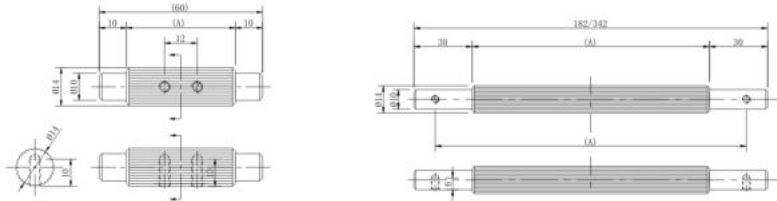

PLT31 LINEA 2
ON PLATE

PLT31 LINEA 2 ON PLATE

Material:
Solid Aluminium

Projection:
37mm

Dia:
10mm

Available Sizes (MM)

Size : 60 | 198 | 358

CC : | 160 | 320

Available Finishes:

Bsg | Brush Sherry Gold

Mbl | Matt Black

Ssl | Stainless Steel Look

31 LINEA 2

Material: Solid Aluminium

Finish	Brush Sherry Gold	Matt Black	Stainless Steel Look	Brushed Satin Brass
Size in mm (A)	Item Code			
60	3160BSG	3160MBL	3160SSL	3160SBS
160	31182BSG	31182MBL	31182SSL	31182SBS
320	31342BSG	31342MBL	31342SSL	31342SBS

PLT31 LINEA 2 ON PLATE

Material: Solid Aluminium

Finish	Brush Sherry Gold	Matt Black	Stainless Steel Look
Size in mm (A)	Item Code		
60	PLT3160BSG	PLT3160MBL	PLT3160SSL
160	PLT31198BSG	PLT31198MBL	PLT31198SSL
320	PLT31358BSG	PLT31358MBL	PLT31358SSL

60 OCTAVE

Material: Solid Aluminium

Finish	Brush Sherry Gold	Matt Black	Stainless Steel Look
Size in mm (A)	Item Code		
128	60136BSG	60136MBL	60136SSL
160	60168BSG	60168MBL	60168SSL
192	60200BSG	60200MBL	60200SSL
320	60328BSG	60328MBL	60328SSL
492	60500BSG	60500MBL	60500SSL