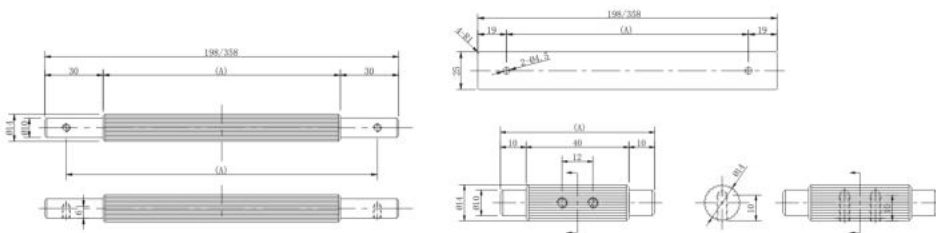

PLT31 LINEA 2
ON PLATE

PLT31 LINEA 2 ON PLATE

Material:
Solid Aluminium

Projection:
37mm

Dia:
10mm

Available Sizes (MM)

Size : 60 | 198 | 358

CC : | 160 | 320

Available Finishes:

Bsg | Brush Sherry Gold

Mbl | Matt Black

Ssl | Stainless Steel Look

31 LINEA 2

Material: Solid Aluminium

Finish	Brush Sherry Gold	Matt Black	Stainless Steel Look	Brushed Satin Brass
Size in mm (A)	Item Code			
60	3160BSG	3160MBL	3160SSL	3160SBS
160	31182BSG	31182MBL	31182SSL	31182SBS
320	31342BSG	31342MBL	31342SSL	31342SBS

PLT31 LINEA 2 ON PLATE

Material: Solid Aluminium

Finish	Brush Sherry Gold	Matt Black	Stainless Steel Look
Size in mm (A)	Item Code		
60	PLT3160BSG	PLT3160MBL	PLT3160SSL
160	PLT31198BSG	PLT31198MBL	PLT31198SSL
320	PLT31358BSG	PLT31358MBL	PLT31358SSL

60 OCTAVE

Material: Solid Aluminium

Finish	Brush Sherry Gold	Matt Black	Stainless Steel Look
Size in mm (A)	Item Code		
128	60136BSG	60136MBL	60136SSL
160	60168BSG	60168MBL	60168SSL
192	60200BSG	60200MBL	60200SSL
320	60328BSG	60328MBL	60328SSL
492	60500BSG	60500MBL	60500SSL