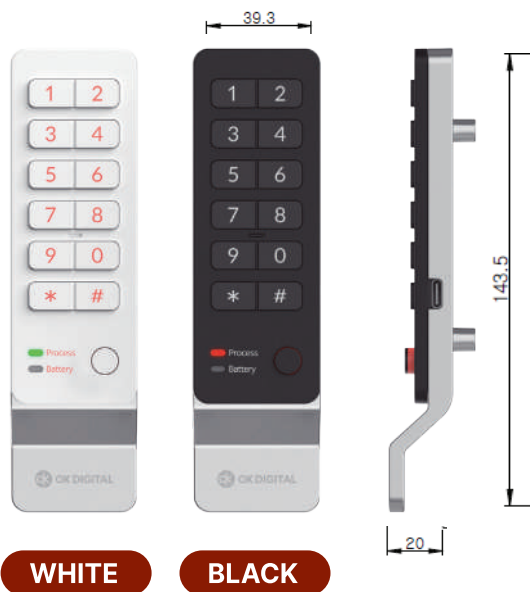

Premium Digital Locker Lock

LF21-PL

LF21-PL Password Type

- Durable die-casting handle type front
- Intuitive pop-up in-use indicator (Patent)
- Pickproof deadlatch mechanism (Patent)
- Public mode, Private mode
- Master, User password
- Imaginary number function
- Five level volume control
- Auto-locking, Manual-locking
- Lock freezes 30 seconds after 5 wrong entries
- Strong warning alarm when forced opening
- Low battery alarm ("Little Star" melody)
- USB-C emergency power port
- Keypad backlight (except white front)
- Timer auto-unlock in public mode

🔗 Specifications	
Model No.	LF21-PL
Input Power	+4.5V DC, AA 1.5V Battery 3 pcs (* use 18 months)
Authentication	4-12 Digit Password, Imaginary, Public/Private
Key Levels	2 Levels (Master, User)
Color	Front: Black or White Rear: Black
Certifications	KC, CE, RoHS, FCC
Door Thickness	15 ~ 25mm
Front Size	39.3×143.6×20mm
Rear Size	66×125×30mm
Material	Die-casting, PC, ABS