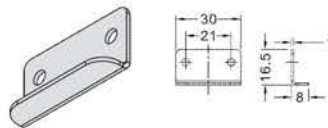

Lever lock For wooden Ø18

Installation Diagram

Rosette Ø18

L type strike plate

Item no.	Size		SX3000B	3.5x12	
EAN3202/22	22mm				
Available Finish: Nickel					

Lever lock V for wooden Ø18

Installation Diagram

Rosette Ø18

L type strike plate

Item no.	Size		SX3000B	3.5x12	
EAN3203/22	22mm				
Available Finish: Nickel					