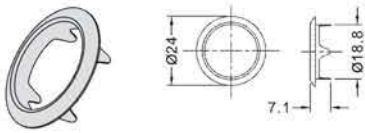

Lever lock For wooden Ø18

Installation Diagram

Rosette Ø18

L type strike plate

Item no.	Size		SX3000B	3.5x12	
EAN3202/22	22mm				
Available Finish: Nickel					

Lever lock V for wooden Ø18

Installation Diagram

Rosette Ø18

L type strike plate

Item no.	Size		SX3000B	3.5x12	
EAN3203/22	22mm				
Available Finish: Nickel					