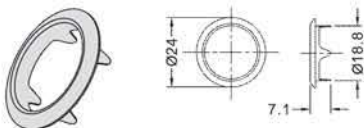

Lever lock For wooden Ø18

Installation Diagram

Rosette Ø18

L type strike plate

Item no.	Size		SX3000B	3.5x12	
EAN3202/22	22mm				
Available Finish: Nickel					

Lever lock V for wooden Ø18

Installation Diagram

Rosette Ø18

L type strike plate

Item no.	Size		SX3000B	3.5x12	
EAN3203/22	22mm				
Available Finish: Nickel					