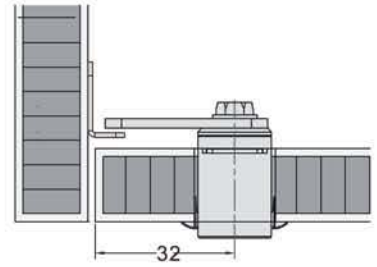

Lever lock For wooden Ø18

Installation Diagram

Rosette Ø18

L type strike plate

Item no.	Size		SX3000B	3.5x12	
EAN3202/22	22mm				
Available Finish: Nickel					

Lever lock V for wooden Ø18

Installation Diagram

Rosette Ø18

L type strike plate

Item no.	Size		SX3000B	3.5x12	
EAN3203/22	22mm				
Available Finish: Nickel					