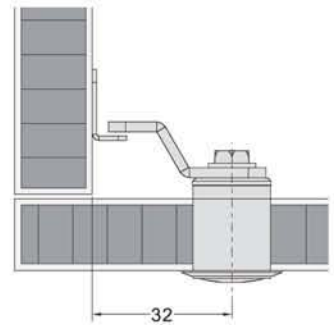

Lever lock For wooden Ø18

Installation Diagram

Rosette Ø18

L type strike plate

Item no.	Size		SX3000B	3.5x12	
EAN3202/22	22mm				
Available Finish: Nickel					

Lever lock V for wooden Ø18

Installation Diagram

Rosette Ø18

L type strike plate

Item no.	Size		SX3000B	3.5x12	
EAN3203/22	22mm				
Available Finish: Nickel					