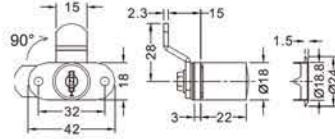

Lever lock For wooden Ø18

Installation Diagram

Rosette Ø18

L type strike plate

Item no.	Size		SX3000B	3.5x12	
EAN3202/22	22mm				
Available Finish: Nickel					

Lever lock V for wooden Ø18

Installation Diagram

Rosette Ø18

L type strike plate

Item no.	Size		SX3000B	3.5x12	
EAN3203/22	22mm				
Available Finish: Nickel					