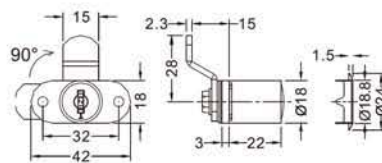

Lever lock For wooden Ø18

Installation Diagram

Rosette Ø18

L type strike plate

Item no.	Size		SX3000B	3.5x12	
EAN3202/22	22mm				
Available Finish: Nickel					

Lever lock V for wooden Ø18

Installation Diagram

Rosette Ø18

L type strike plate

Item no.	Size		SX3000B	3.5x12	
EAN3203/22	22mm				
Available Finish: Nickel					