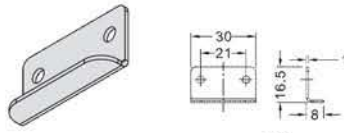

Lever lock For wooden Ø18

Installation Diagram

Rosette Ø18

L type strike plate

Item no.	Size		SX3000B	3.5x12	
EAN3202/22	22mm				
Available Finish: Nickel					

Lever lock V for wooden Ø18

Installation Diagram

Rosette Ø18

L type strike plate

Item no.	Size		SX3000B	3.5x12	
EAN3203/22	22mm				
Available Finish: Nickel					