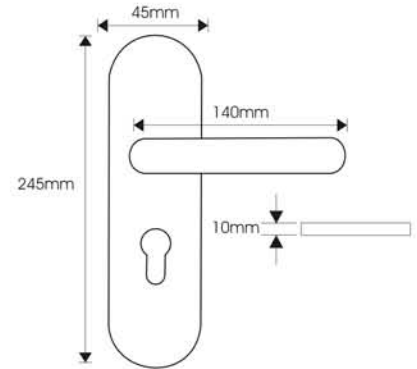

LBS707

Finish: SSS, PSS

- Hollow lever handle on stainless steel plate

LBS709

Finish: SSS, PSS

- Hollow lever handle on stainless steel plate

LBS711

Finish: SSS, PSS

- Solid lever handle on investment casting stainless steel plate