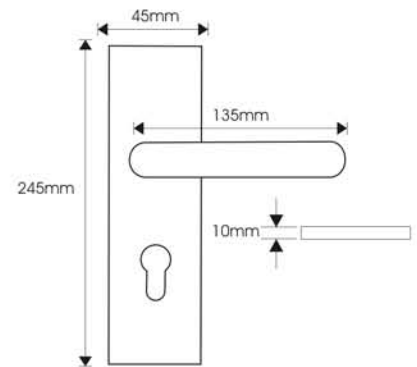

LBS707

Finish: SSS, PSS

- Hollow lever handle on stainless steel plate

LBS709

Finish: SSS, PSS

- Hollow lever handle on stainless steel plate

LBS711

Finish: SSS, PSS

- Solid lever handle on investment casting stainless steel plate