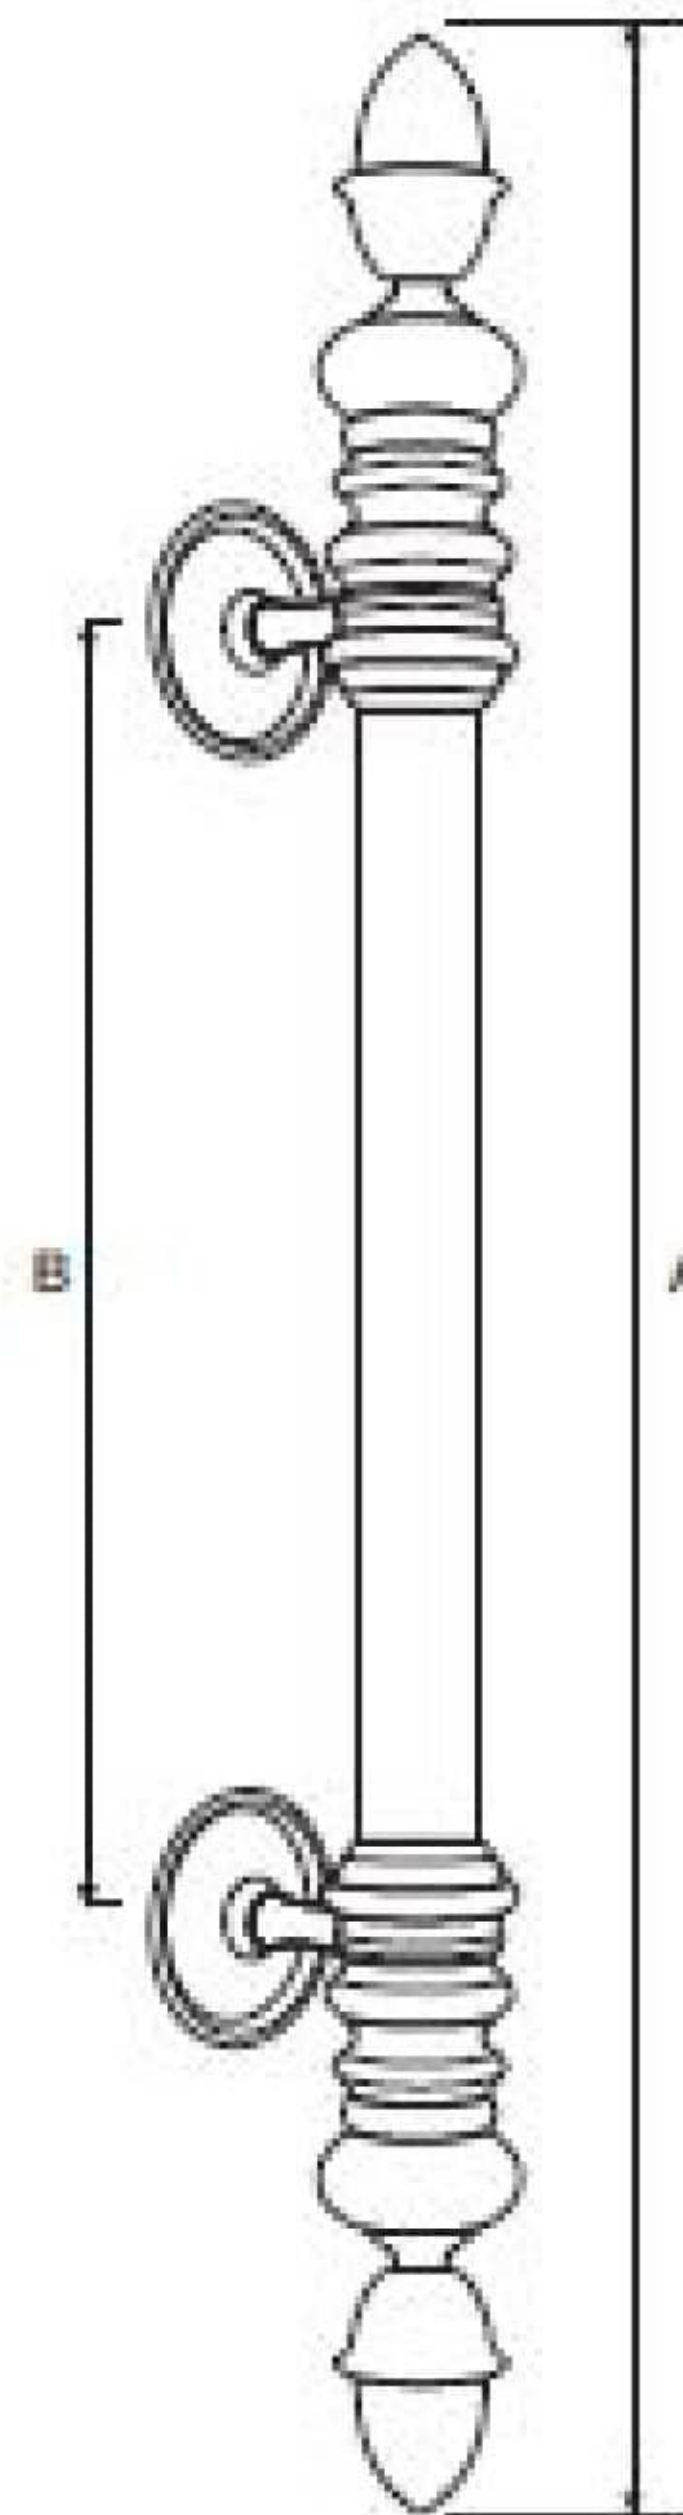

**Innova Pull Handle**

Ref. No.	Size (AxB)
● BPH971	850x450