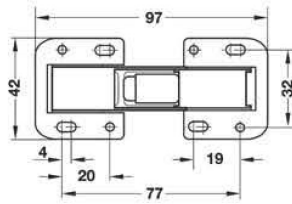

Hydraulic Easy Mount Hinge

Features:

- Opening angle: 90°
- Material: Steel
- Screw-mounted
- Side panel thickness from 16 to 22mm

Item no.	Finish
EA9603	Nickle Plated Matt