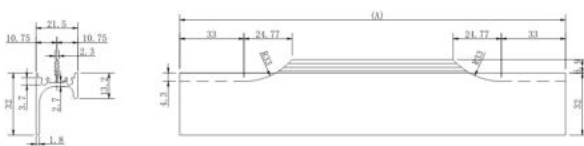

1074 GRACE

Material:
Aluminium

Projection:
30mm

Width:
14mm

Available Sizes (MM)

Size : 128 | 192 | 256 | 416

CC : 96 | 160 | 224 | 320

Available Finishes:

Sb | Satin Brass

Sn | Satin Nickel

Mab | Matt Antique Brass

Mbl | Matt Black

1074 GRACE

Material: Aluminium

Finish	Satin Brass	Satin Nickel	Matt Antique Brass	Matt Black
Size in mm (A)	Item Code			
96	EA1074-96/SB	EA1074-96/SN	EA1074-96/MAB	EA1074-96/MBL
160	EA1074-160/SB	EA1074-160/SN	EA1074-160/MAB	EA1074-160/MBL
224	EA1074-224/SB	EA1074-224/SN	EA1074-224/MAB	EA1074-224/MBL
320	EA1074-320/SB	EA1074-320/SN	EA1074-320/MAB	EA1074-320/MBL

41 HARPER

Material: Solid Aluminium

Finish	Matt White	Matt Black	Stainless Steel Look
Size in mm (A)	Item Code		
200	41200WHT	41200MBL	41200SSL
350	41350WHT	41350MBL	41350SSL
1100	411000WHT	411000MBL	411000SSL

68 TRAPEZ

Material: Solid Aluminium

Finish	Brush Sherry Gold	Matt Black	Stainless Steel Look
Size in mm (A)	Item Code		
128	68160BSG	68160MBL	68160SSL
192	68224BSG	68224MBL	68224SSL
320 (4 screw point)	681000BSG	681000MBL	681000SSL
320 (7 screw point)	682000BSG	682000MBL	682000SSL