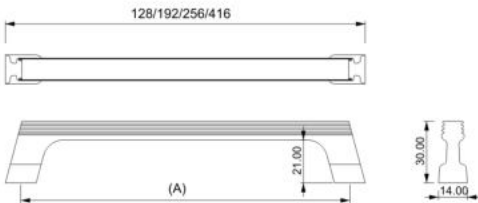

1074 GRACE

Material:
Aluminium

Projection:
30mm

Width:
14mm

Available Sizes (MM)

Size : 128 | 192 | 256 | 416

CC : 96 | 160 | 224 | 320

Available Finishes:

Sb | Satin Brass

Sn | Satin Nickel

Mab | Matt Antique Brass

Mbl | Matt Black

1074 GRACE

Material: Aluminium

Finish	Satin Brass	Satin Nickel	Matt Antique Brass	Matt Black
Size in mm (A)	Item Code			
96	EA1074-96/SB	EA1074-96/SN	EA1074-96/MAB	EA1074-96/MBL
160	EA1074-160/SB	EA1074-160/SN	EA1074-160/MAB	EA1074-160/MBL
224	EA1074-224/SB	EA1074-224/SN	EA1074-224/MAB	EA1074-224/MBL
320	EA1074-320/SB	EA1074-320/SN	EA1074-320/MAB	EA1074-320/MBL

41 HARPER

Material: Solid Aluminium

Finish	Matt White	Matt Black	Stainless Steel Look
Size in mm (A)	Item Code		
200	41200WHT	41200MBL	41200SSL
350	41350WHT	41350MBL	41350SSL
1100	411000WHT	411000MBL	411000SSL

68 TRAPEZ

Material: Solid Aluminium

Finish	Brush Sherry Gold	Matt Black	Stainless Steel Look
Size in mm (A)	Item Code		
128	68160BSG	68160MBL	68160SSL
192	68224BSG	68224MBL	68224SSL
320 (4 screw point)	681000BSG	681000MBL	681000SSL
320 (7 screw point)	682000BSG	682000MBL	682000SSL